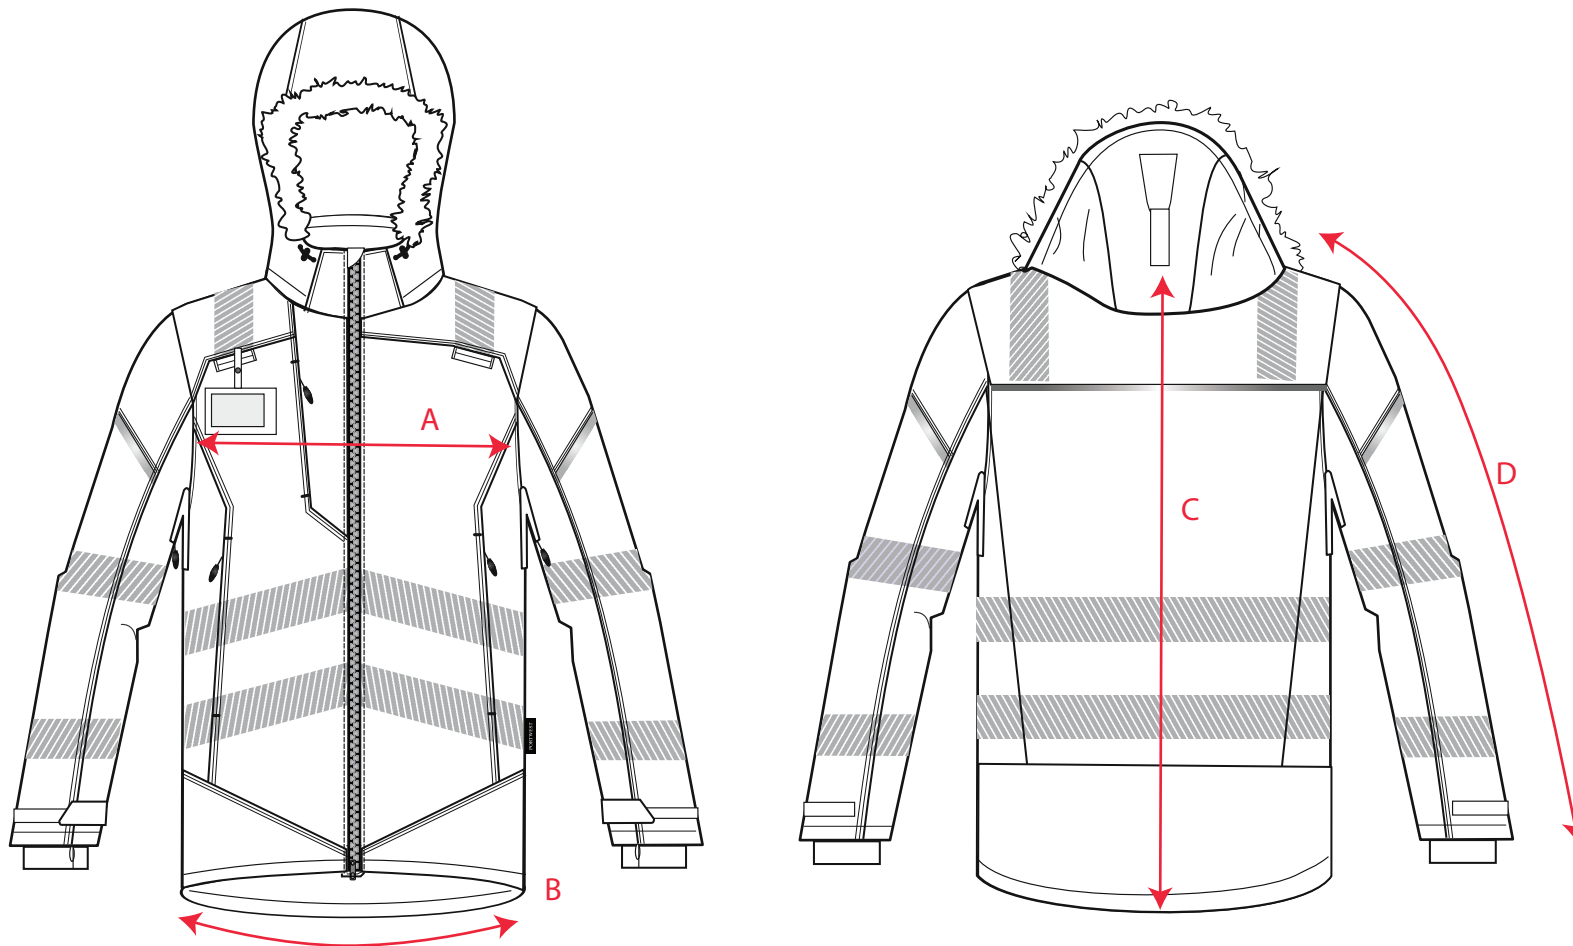

PORTWEST[®] SIZE CHART

STYLE NO:

PW369

DESCRIPTION: PW3 Parka Jacket

		S	M	L	XL	XXL	3XL	4XL
A	Chest	110.00	118.00	126.00	138.00	146.00	154.00	162.00
B	Hem width	105.00	113.00	121.00	133.00	141.00	149.00	157.00
C	Back length	85.00	86.00	87.00	88.00	89.00	90.00	91.00
D	Sleeve length - set in sleeve - long sleeve	68.00	69.00	70.00	71.00	72.00	73.00	74.00