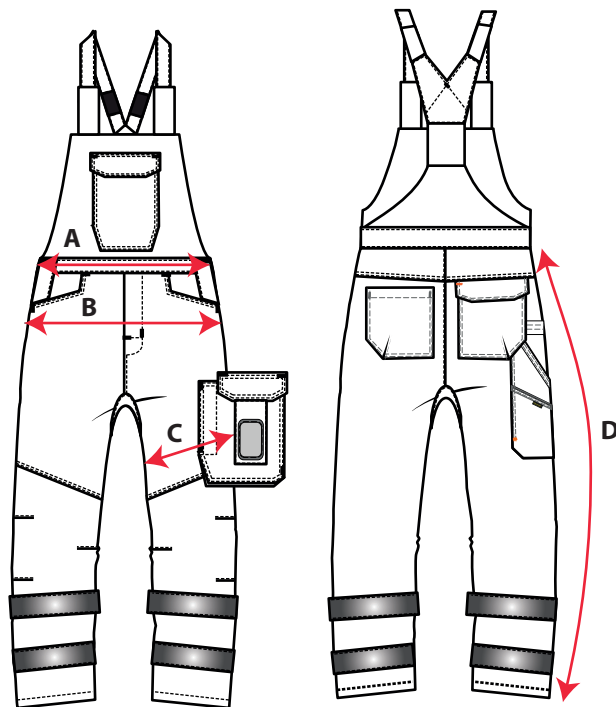

STYLE NO: **PW244** DESCRIPTION: **PW2 High Vis Bib and Brace**

DESCRIPTION			XS	S	M	L	XL	2XL	3XL	4XL
Waist, Relaxed	A	cm	82	90	98	106	114	122	130	138
		inch	32.5	35.5	38.5	41.5	45	48	51	54.5
Seat 11cm Above Crotch Point	B	cm	94	102	110	118	126	134	142	150
		inch	37	40	43.5	46.5	49.5	53	56	59
Thigh (5cm down from crotch seam)	C	cm	56	60	64	68	72	76	80	84
		inch	22	23.5	25	27	28.5	30	31.5	33
Outside Leg	D	cm	107.25	107.75	108.25	108.75	109.25	109.75	110.25	110.75
		inch	42	42.5	42.5	43	43	43	43.5	43.5