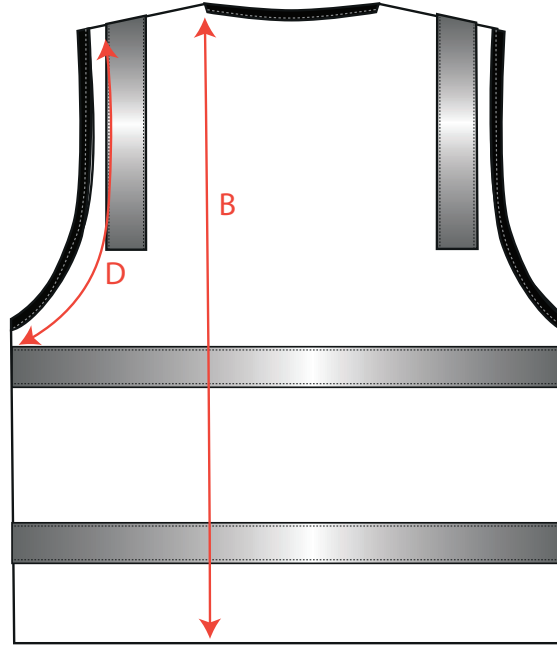

STYLE NO: <b>MZ102</b>	DESCRIPTION: Day/Night Safety vest with Tape
------------------------	--

Measurements in cm:		S	M	L	XL	XXL	3XL	4XL	5XL	Tolerance (+)
A	Chest	112	119.5	127	134.5	142	149.5	157	164.5	1
B	Body Length From H.S.P	70.5	72	73.5	75	76.5	78	79.5	81	1
C	Front Armhole	35.5	37	38.5	40	41.5	43	44.5	46	0.5
D	Back Armhole	33.5	35	36.5	38	39.5	41	42.5	44	0.5

STYLE NO: <b>XXXX</b>	DESCRIPTION: <b>XXXXXXXXXXXXXXXXXXXXXX</b>
-----------------------	--