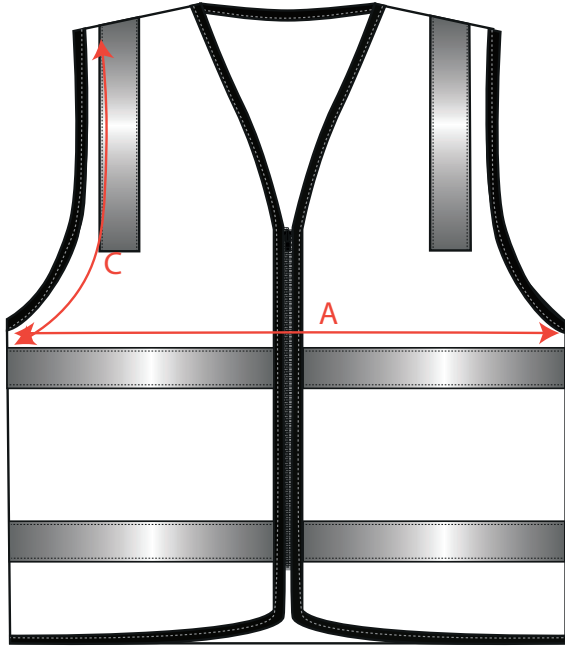

STYLE NO: <b>MZ102</b>	DESCRIPTION: Day/Night Safety vest with Tape
------------------------	--

Measurements in cm:		S	M	L	XL	XXL	3XL	4XL	5XL	Tolerance (+)
A	Chest	112	119.5	127	134.5	142	149.5	157	164.5	1
B	Body Length From H.S.P	70.5	72	73.5	75	76.5	78	79.5	81	1
C	Front Armhole	35.5	37	38.5	40	41.5	43	44.5	46	0.5
D	Back Armhole	33.5	35	36.5	38	39.5	41	42.5	44	0.5

STYLE NO: <b>XXXX</b>	DESCRIPTION: <b>XXXXXXXXXXXXXXXXXXXXXX</b>
-----------------------	--