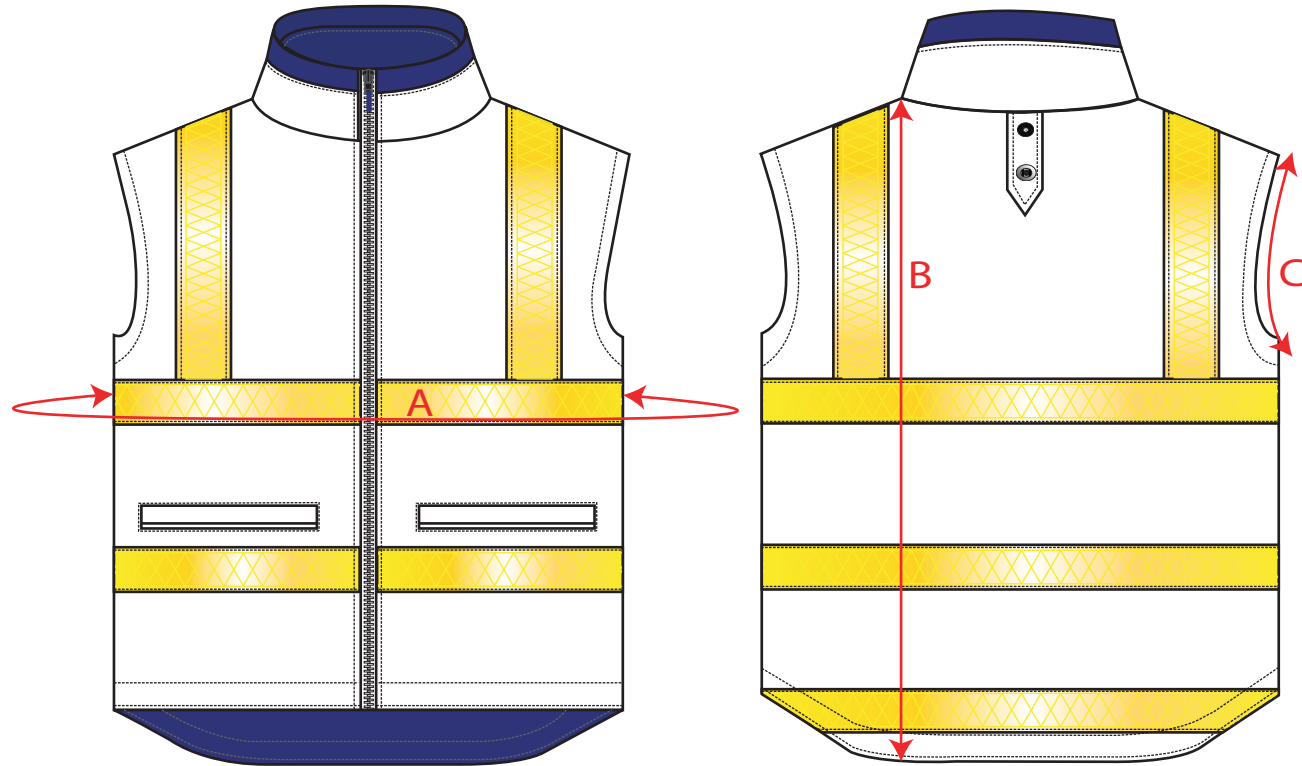

|           |       |              |   |
|-----------|-------|--------------|---|
| STYLE NO: | MY214 | DESCRIPTION: | FHVY214 Fleece Vest with Micro Prism Tape |
|-----------|-------|--------------|---|

| Measurement chart ( : cm) |   |     |       |     |       |     |       |     |       |       |
|---------------------------|---|-----|-------|-----|-------|-----|-------|-----|-------|-------|
| Position                  |   | S   | M     | L   | XL    | 2XL | 3XL   | 4XL | 5XL   | TOTAL |
| chest                     | A | 106 | 113.5 | 121 | 128.5 | 136 | 143.5 | 151 | 158.5 |       |
| CB length                 | B | 77  | 78.5  | 80  | 81.5  | 83  | 84.5  | 86  | 87.5  |       |
| front armhole             | C | 30  | 31.5  | 33  | 34.5  | 36  | 37.5  | 39  | 40.5  |       |