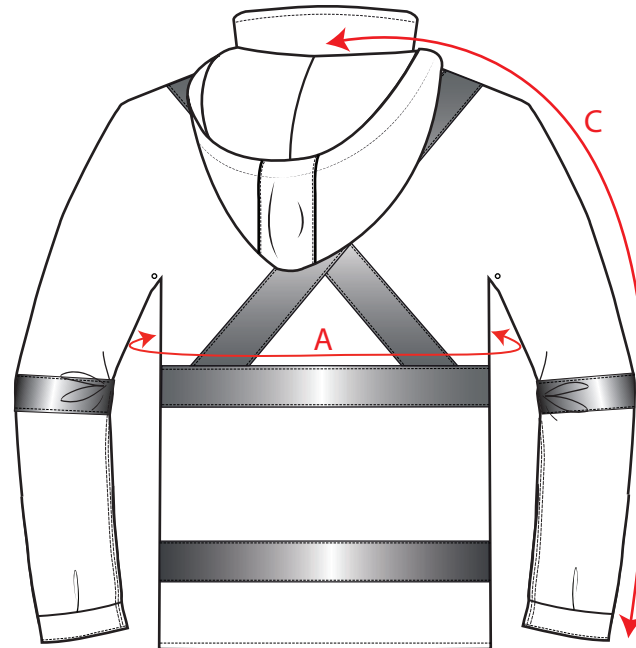

STYLE NO: MX306

DESCRIPTION: Max Jacket

Position		S	M	L	XL	2XL	3XL	4XL	5XL	TOL
Chest	A	112	119.5	127	134.5	142	149.5	157	164.5	1
Front length	B	87	88.5	90	91.5	93	94.5	96	97.5	1
Sleeve length	C	86	88	90	92	94	96	98	100	1