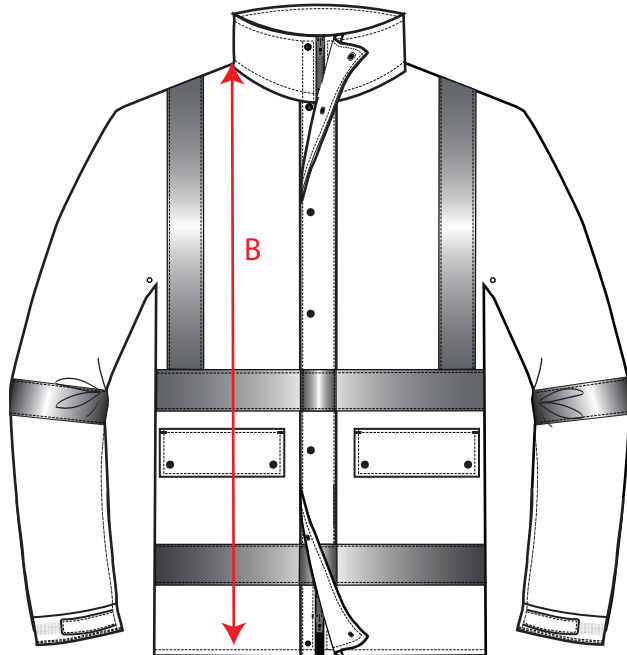

STYLE NO: MX306

DESCRIPTION: Max Jacket

Position		S	M	L	XL	2XL	3XL	4XL	5XL	TOL
Chest	A	112	119.5	127	134.5	142	149.5	157	164.5	1
Front length	B	87	88.5	90	91.5	93	94.5	96	97.5	1
Sleeve length	C	86	88	90	92	94	96	98	100	1