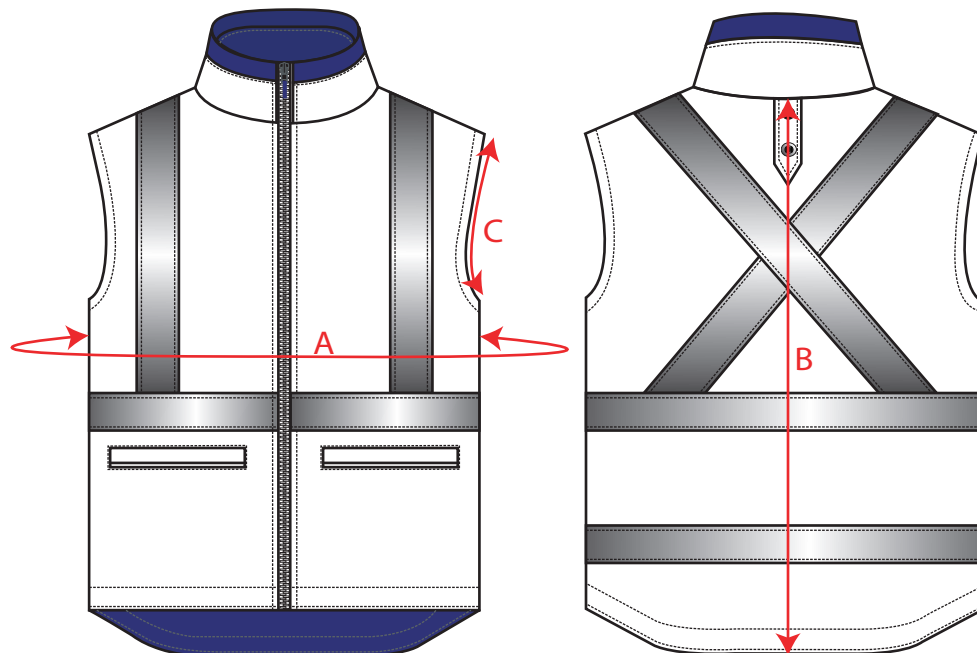

STYLE MX214
NO:

DESCRIPTION: HV214X Cross Back Fleece Reversible Vest

Measurement chart (cm)										
Position		S	M	L	XL	2XL	3XL	4XL	5XL	Total
chest	A	106	113.5	121	128.5	136	143.5	151	158.5	
CB length	B	77	78.5	80	81.5	83	84.5	86	87.5	
front armhole	C	30	31.5	33	34.5	36	37.5	39	40.5	