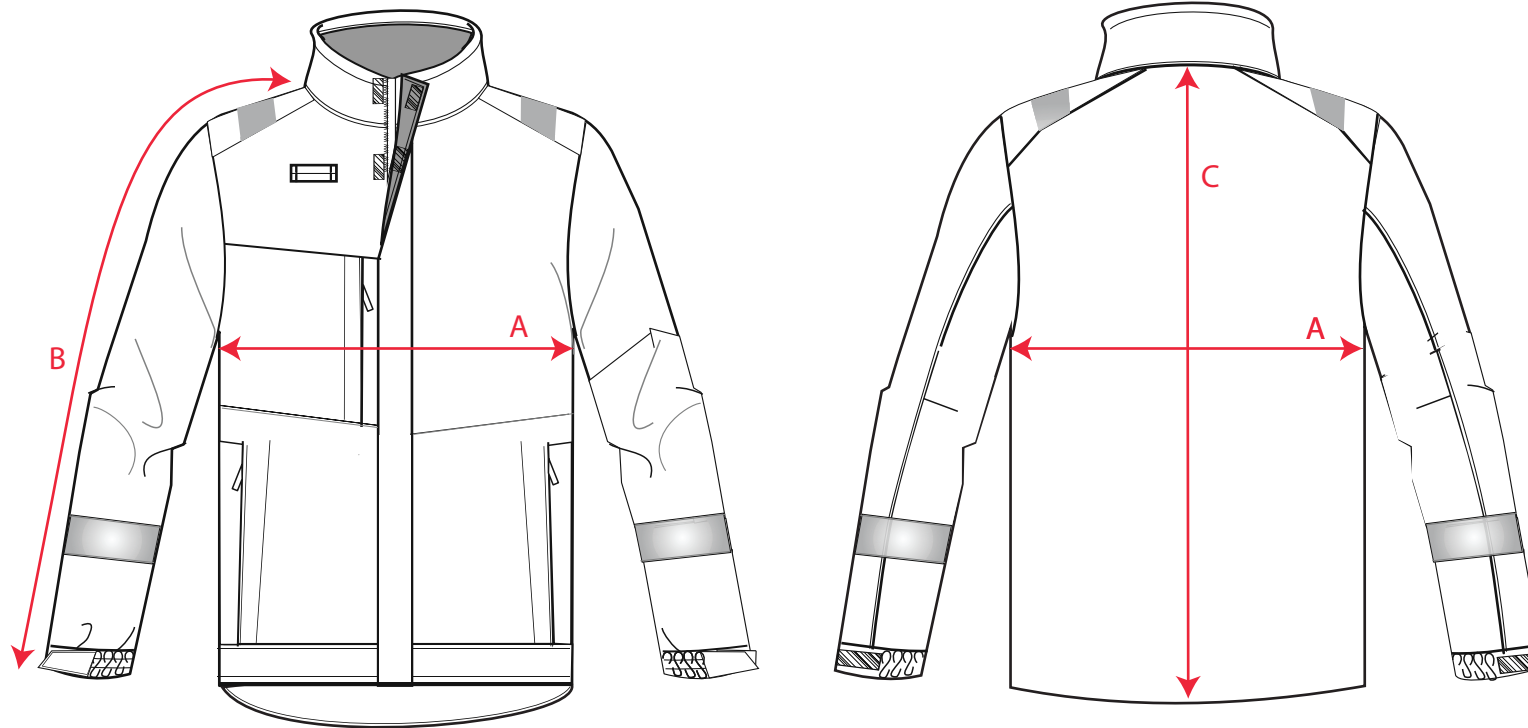

STYLE NO: **MV73**

DESCRIPTION: MODAFLAME SOFTSHELL FR JACKET

Descriptions		S	M	L	XL	XXL	3XL	4XL
Chest Width	A	108.00	116.00	124.00	132.00	140.00	148.00	156.00
Sleeve Length	B	79.00	81.00	83.00	85.00	87.00	89.00	91.00
Back Length	C	75.00	75.00	77.00	77.00	77.00	79.00	79.00