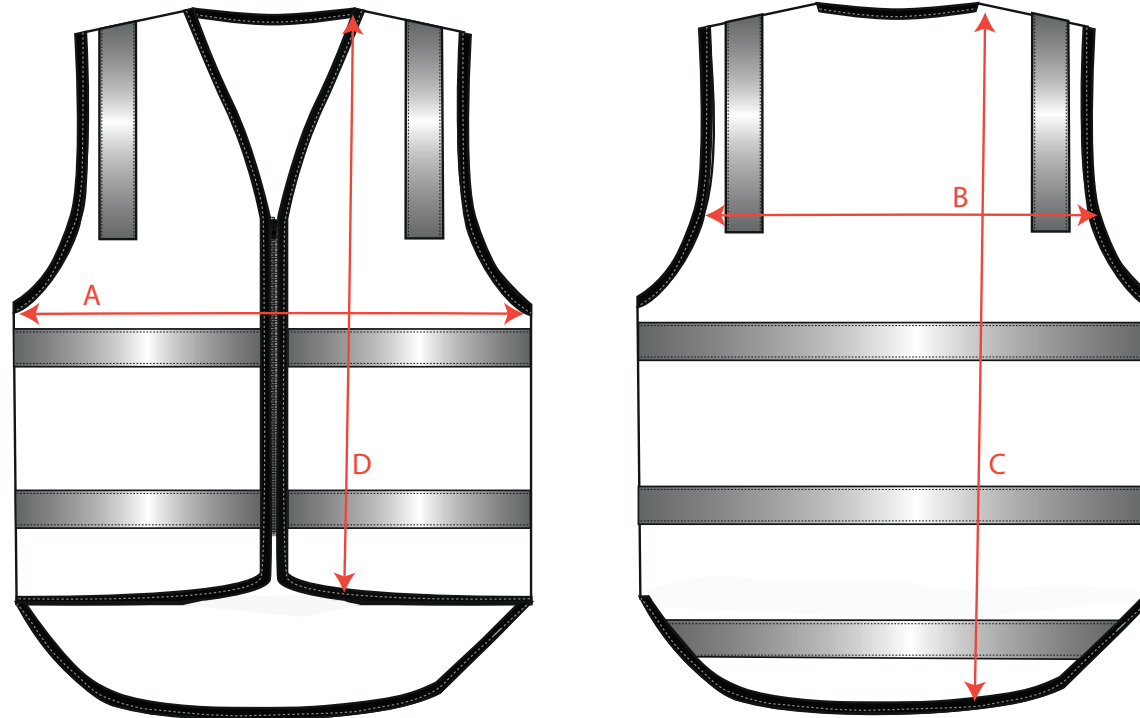

STYLE NO: MV338

DESCRIPTION: Vic Roads Style Vest

FABRIC: 100% Polyester - 120g/m²

COLOUR: Orange

Measurements in cm:		S	M	L	XL	XXL	3XL	4XL	5XL	Tolerance (+)
A	Chest	104.5	112	119.5	127	134.5	142	149.5	157	1
B	Across Back Width	39	41	43	45	47	49	51	53	0.5
C	Back Body Length	79.5	81	82.5	84	85.5	87	88.5	90.1	1
D	Front Length	67	68.5	70	71.5	73	74.5	76	77.5	1