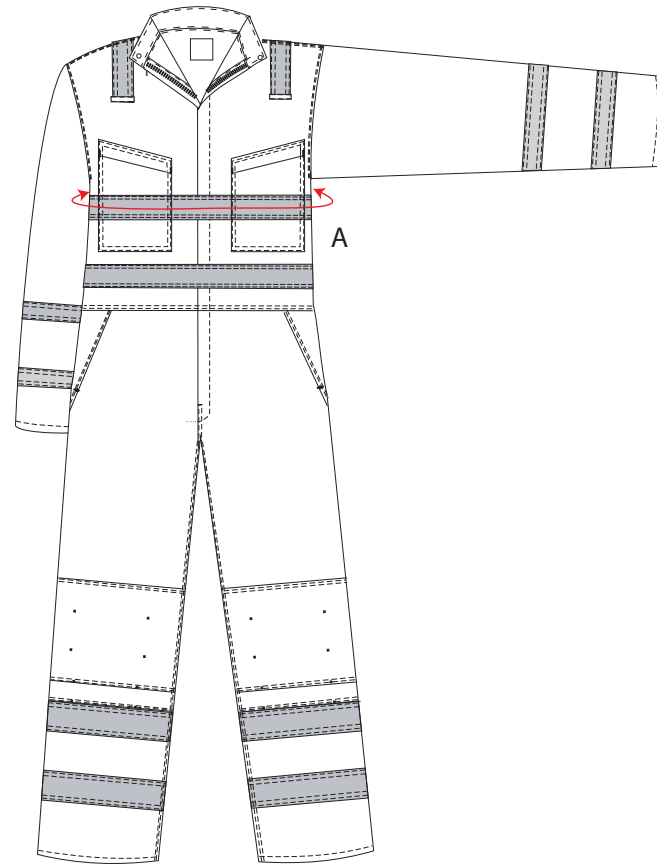

STYLE NO: MV29

DESCRIPTION: Hi Vis GO/RT Modaf flame Coverall

FABRIC: Hi Vis Orange: 61% Modacrylic 18% Viscose 15% Polyester  
5% Aramid 1% Carbon Fibre 300gm  
Navy: 60% Modacrylic 39% Cotton 1% Carbon Fibre 280gm

COLOUR: Hi Vis EN ISO 20471  
RIS Orange/ Navy.

AREA		80-88 XSMALL	92 - 96 SMALL	100-104 MEDIUM	108-112 LARGE	116-124 X-LARGE	128-132 XXL	136 - 140 XXXL	144-148 4XL	152-160 5XL
Chest	A	102	110	118	126	138	146	154	162	174
Sleeve length	B	82	83	84	85	86	87	88	89	90.5
Inside Leg	C	80	80	80	80	80	80	80	80	80