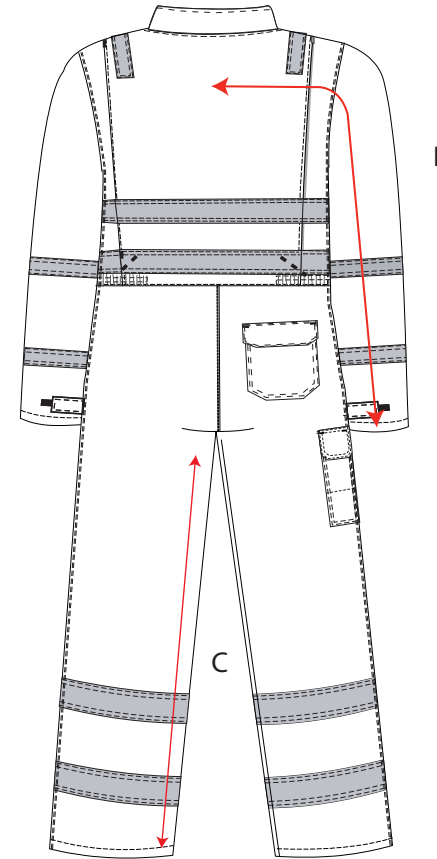

STYLE NO: MV29

DESCRIPTION: Hi Vis GO/RT Modaf flame Coverall

FABRIC: Hi Vis Orange: 61% Modacrylic 18% Viscose 15% Polyester  
5% Aramid 1% Carbon Fibre 300gm  
Navy: 60% Modacrylic 39% Cotton 1% Carbon Fibre 280gm

COLOUR: Hi Vis EN ISO 20471  
RIS Orange/ Navy.

AREA		80-88 XSMALL	92 - 96 SMALL	100-104 MEDIUM	108-112 LARGE	116-124 X-LARGE	128-132 XXL	136 - 140 XXXL	144-148 4XL	152-160 5XL
Chest	A	102	110	118	126	138	146	154	162	174
Sleeve length	B	82	83	84	85	86	87	88	89	90.5
Inside Leg	C	80	80	80	80	80	80	80	80	80