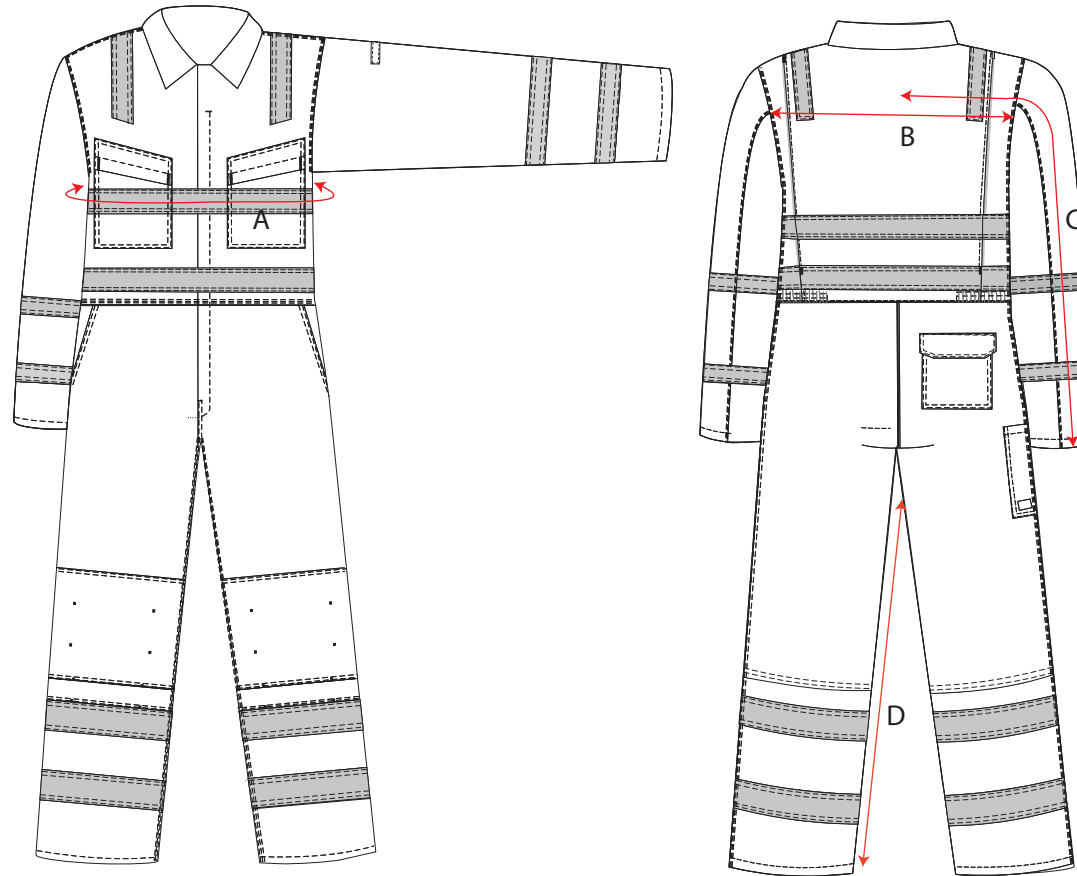

STYLE NO: MV28

DESCRIPTION: Modaf flame Hi Vis FR-antistatic boilersuit with reflective tape and knee pad pockets

AREA		80-88 XSMALL	92 - 96 SMALL	100-104 MEDIUM	108-112 LARGE	116-124 X-LARGE	128-132 XXL	136 - 140 XXXL	144-148 4XL	152-160 5XL
<b>Chest</b>	<b>A</b>	102	110	118	126	138	146	154	162	174
<b>Across Back</b>	<b>B</b>	44	46	48	50	53	55	57	59	62
<b>Sleeve length</b> 12cm below back neck	<b>C</b>	82	83	84	85	86	87	88	89	90.5
<b>Inside Leg</b>	<b>D</b>	80	80	80	80	80	80	80	80	80