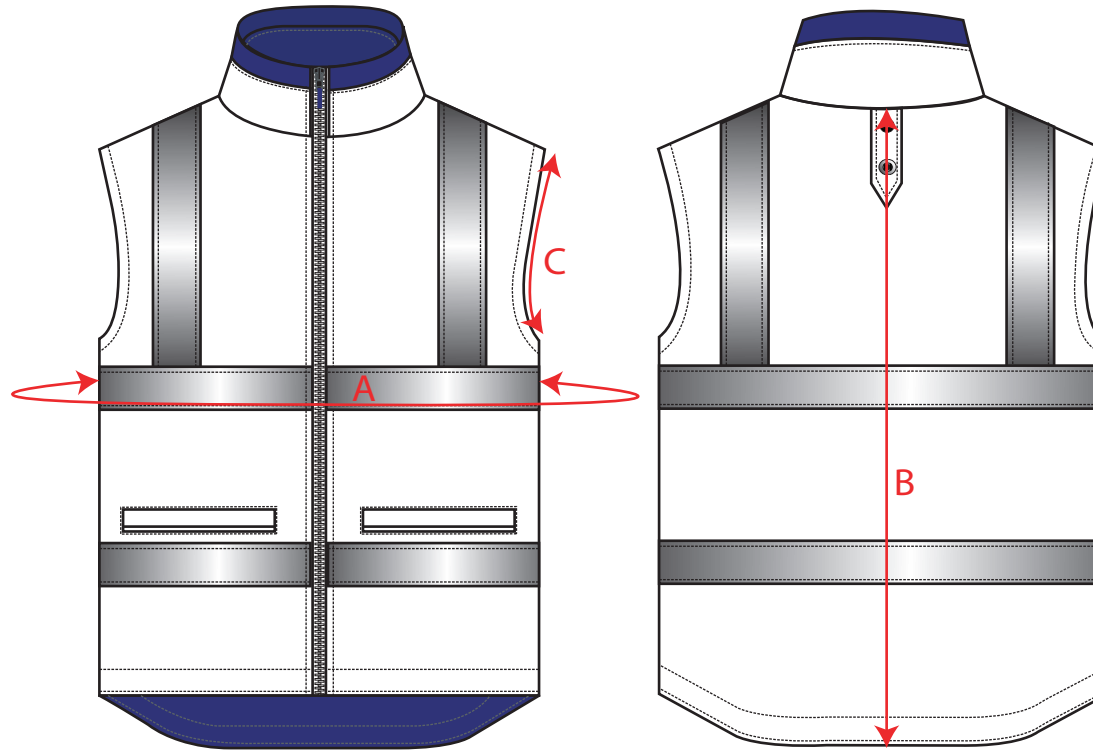

STYLE NO: MV214

DESCRIPTION: HV214 Fleece Reversible Vest

Measurement (CM)													
Position		XS	S	M	L	XL	2XL	3XL	4XL	5XL	7XL	9XL	Total
chest	A	98.5	106	113.5	121	128.5	136	143.5	151	158.5	166	173.5	
CB length	B	75.5	77	78.5	80	81.5	83	84.5	86	87.5	89	90.5	
front armhole	E	28.5	30	31.5	33	34.5	36	37.5	39	40.5	42	43.5	