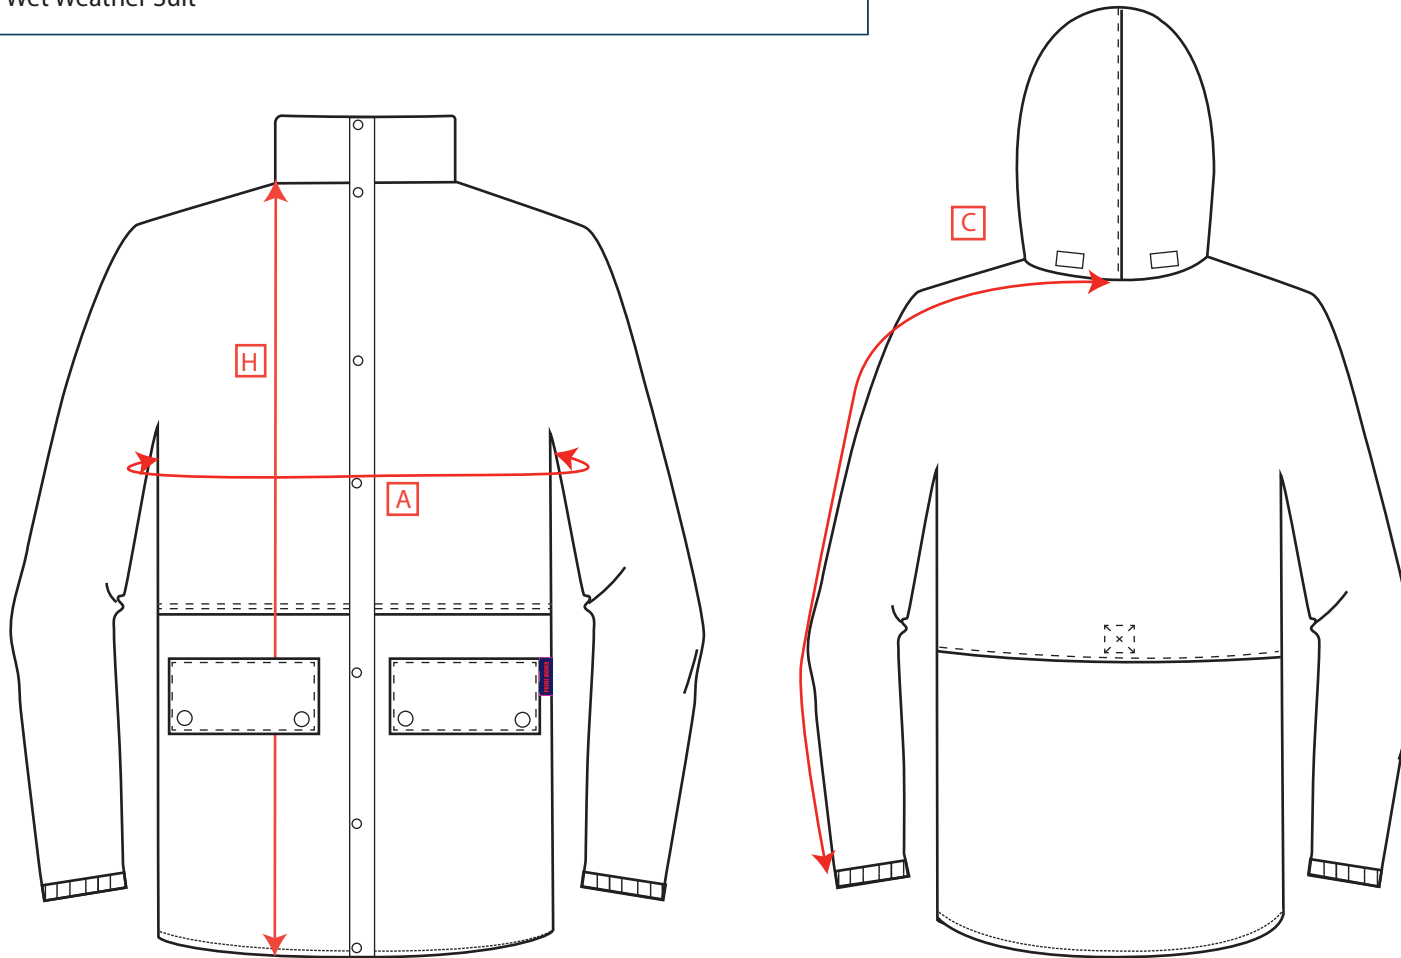

STYLE NO: MS939	DESCRIPTION: Wet Weather Suit
-----------------	-------------------------------

		Measurements (Jacket) (CM)								
		XS	S	M	L	XL	2XL	3XL	4XL	5XL
Chest	A	104.5	112	119.5	127	134.5	142	149.5	157	164.5
Sleeve Length (from Centre Back Neck)	C	84	86	88	90	92	94	96	98	100
Front Length	H	85.5	87	88.8	90	91.5	93	94.5	96	97.5