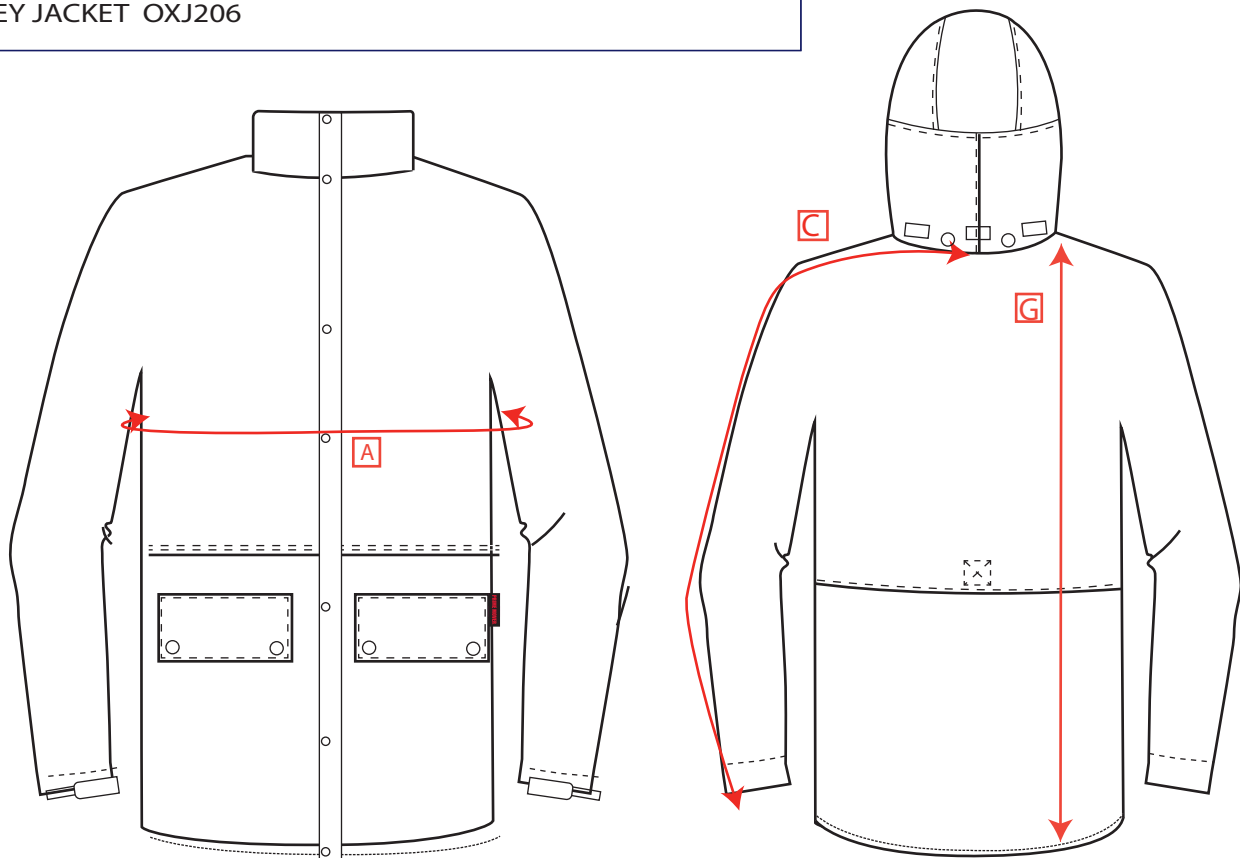

STYLE NO: MR206 DESCRIPTION: CAREY JACKET OXJ206

		XXS	XS	S	M	L	XL	2XL	3XL	4XL	5XL	7XL	9XL
<b>Chest</b>	A	99	106.5	114	121.5	129	136.5	144	151.5	159	166.5	181.5	196.5
<b>Sleeve Length (from Centre Back Neck)</b>	C	82	84	86	88	90	92	94	96	98	100	104	108
<b>Back Length</b>	G	84	85.5	87	88.5	90	91.5	93	94.5	96	97.5	100.5	103.5