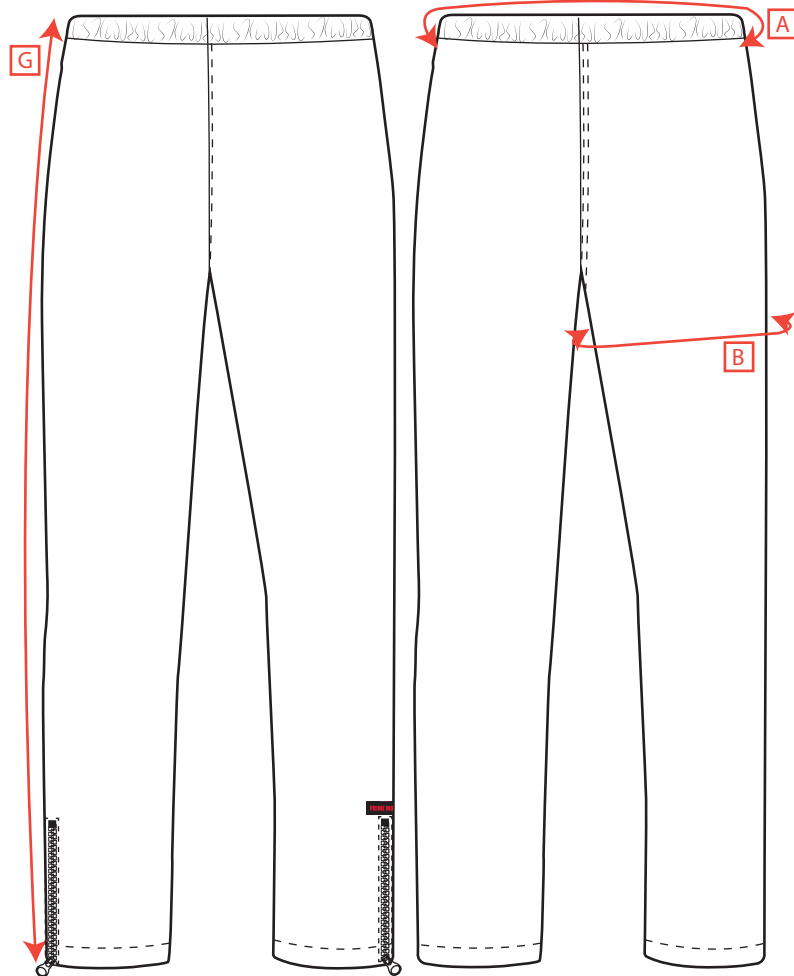

STYLE NO: MP205 DESCRIPTION: Wet Weather Leisure Pants

Measurements (CM)								
		XXS/XS	S/M	L/XL	2XL/3XL	4XL/5XL	6XL/7XL	8XL/9XL
Waistband (Relaxed)	A	50	60	70	80	90	100	110
Waistband (Stretched)	A	105	115	125	135	145	155	165
Hem	B	50	52	54	56	58	60	62
Outside Leg	C	105	108	111	114	117	120	123