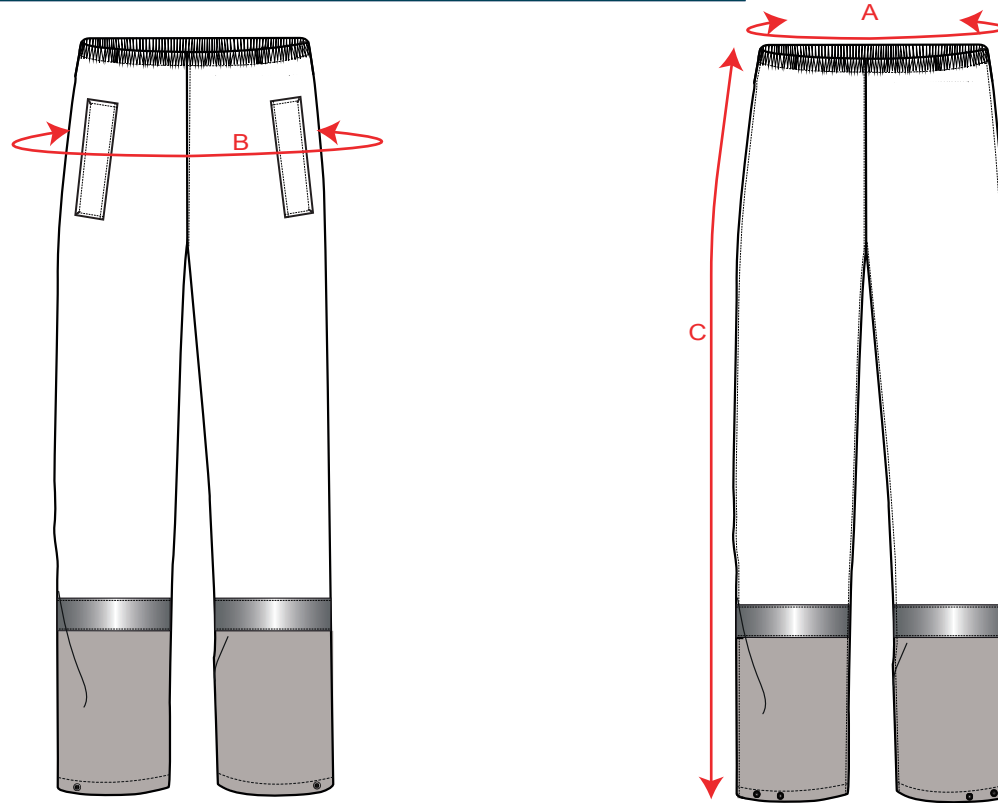

STYLE NO: MP202

DESCRIPTION: Wet Weather Pull-on Pants

FRONT

BACK

All measurements in centimetres								
		S/M	L/XL	2XL/3XL	4XL/5XL	6XL/7XL	8XL/9XL	TOL
Waist relaxed	A	60	70	80	90	100	110	1
Hip	B	120	130	140	150	160	170	1
Outside length	C	108	111	114	117	120	123	1