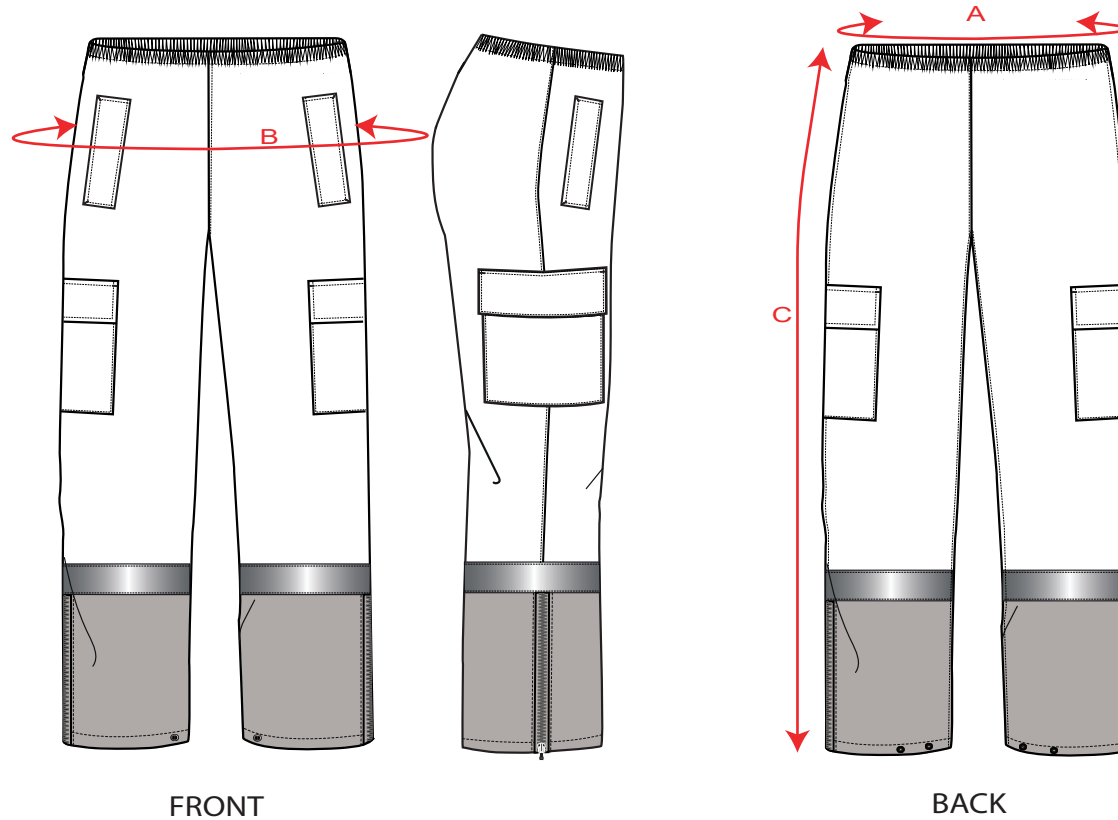

STYLE NO: MP200

DESCRIPTION: Wet Weather Cargo Pants

FRONT

BACK

All measurements in centimetres								
		S/M	L/XL	2XL/3XL	4XL/5XL	6XL/7XL	8XL/9XL	TOL
Waist relaxed	A	60	70	80	90	100	110	1
Hip	B	120	130	140	150	160	170	1
Outside length	C	108	111	114	117	120	123	1