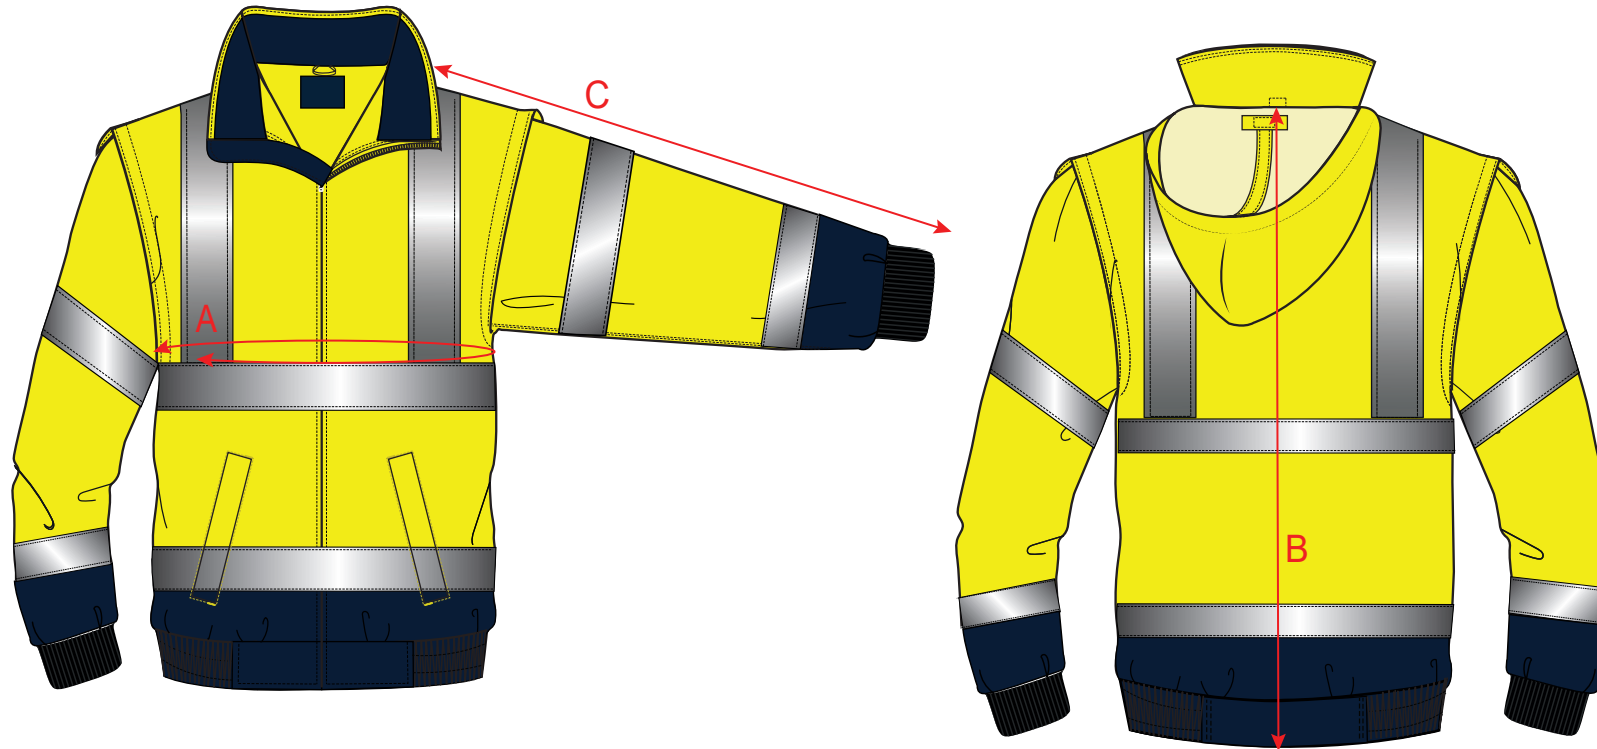

STYLE NO: MJ464

DESCRIPTION: HI VIS ESSENTIAL 2-IN-1 BOMBER JACKET

MJ464								
		S	M	L	XL	XXL	3XL	Tol
To Fit Chest		92-96	100-104	108-112	116-124	128-132	136-140	
Euro Sizes		1	3	4	5	6	7	
Jacket Chest	A	118	126	134	142	150	158	1
Centre Back Length (incl Waistband)	B	72	72	74	74	76	76	1
Collar to Cuff (incl. Cuff)	C	82	83	84	85	86	87	1