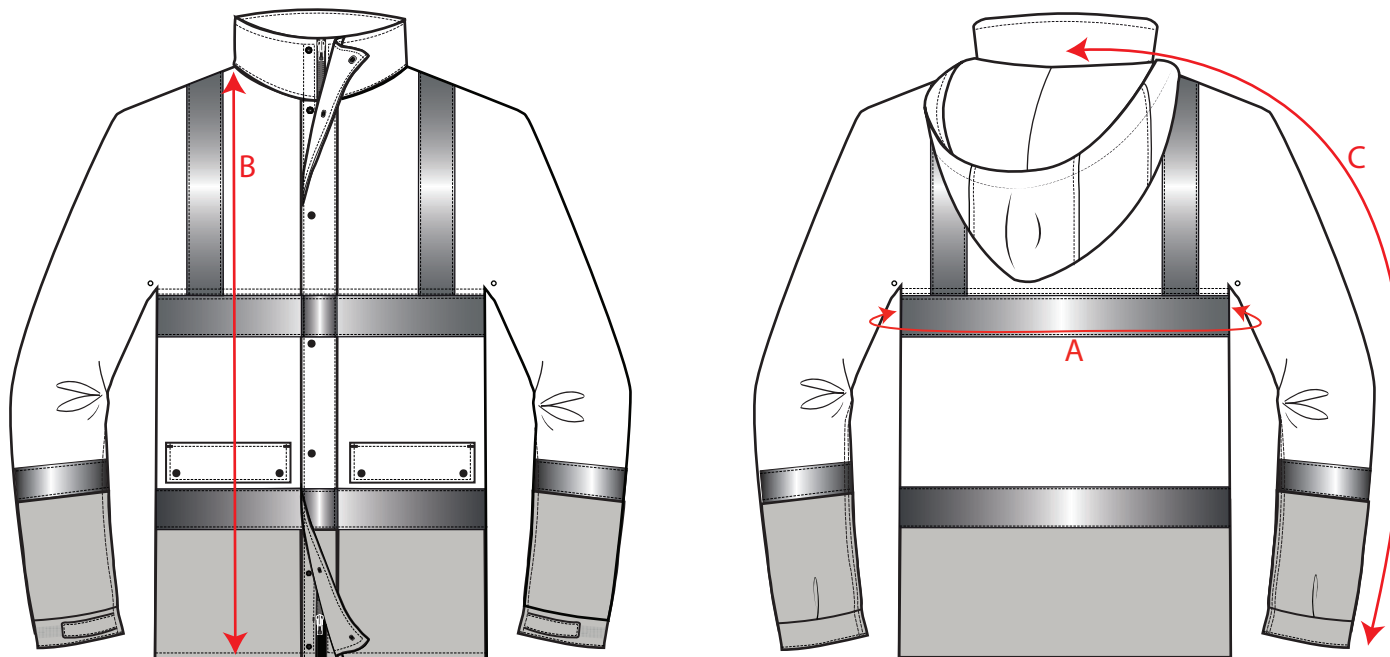

STYLE NO: HV306

DESCRIPTION: Two-tone High-Vis Interactive Jacket

Measurement chart (cm)

Position		XS	S	M	L	XL	2XL	3XL	4XL	5XL	7XL	9XL	TOL
Chest	<b>A</b>	104.5	112	119.5	127	134.5	142	149.5	157	164.5	179.5	194.5	1
Front length (begin at back neck seam)	<b>B</b>	85.5	87	88.5	90	91.5	93	94.5	96	97.5	100.5	103.5	1
Sleeve length	<b>C</b>	84	86	88	90	92	94	96	98	100	104	108	1