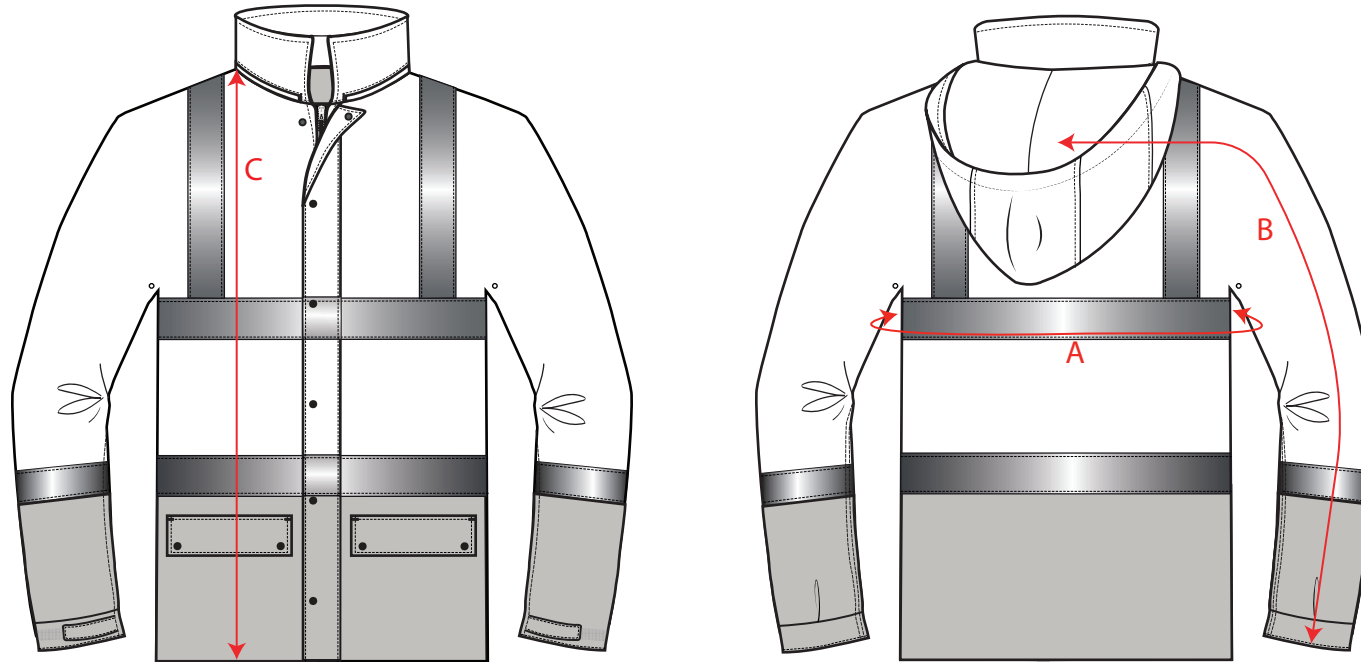

STYLE NO: MJ208	DESCRIPTION: HV208 - Fleece Lined Rain Jacket with Tape
-----------------	---------------------------------------------------------

Measurement chart (: cm)										
		S	M	L	XL	2XL	3XL	4XL	5XL	TOTAL
chest	A	116	124	131	138.5	146	153.5	161	168.5	
front body length	B	92	93.5	95	96.5	98	99.5	101	102.5	
sleeve length from CB	C	86	88	90	92	94	96	98	100	