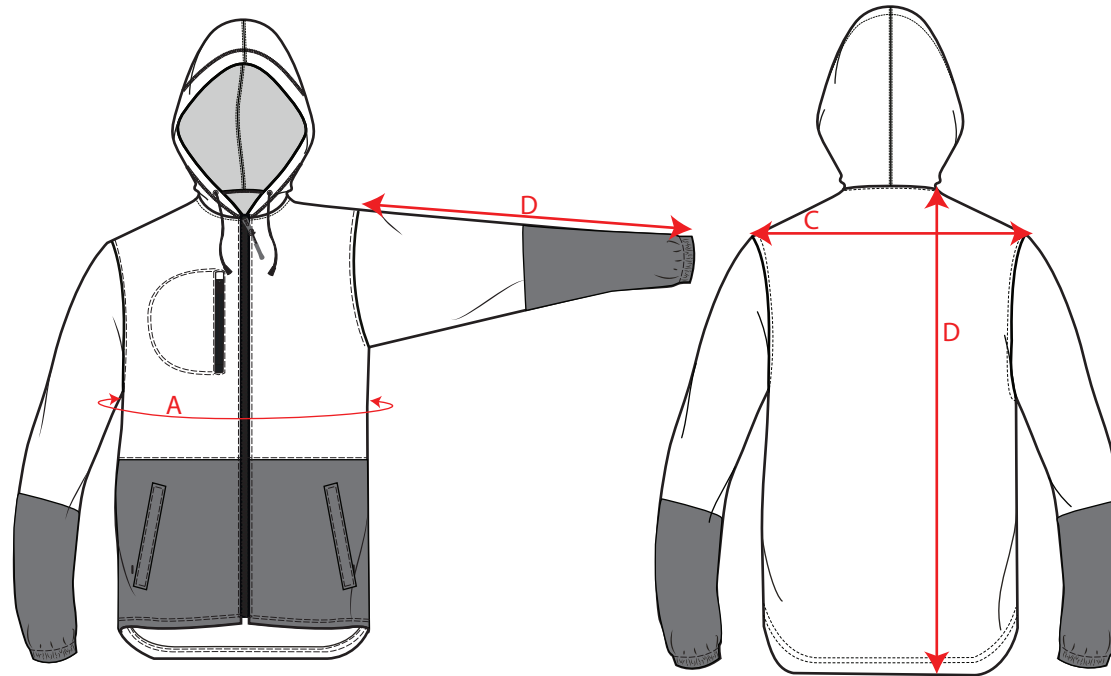

STYLE NO: MH317

DESCRIPTION: Water Repellent Fleece Hoodie

FABRIC: 100% Polyester - 320g/m²

COLOUR: Orange/Navy & Yellow/Navy

| Measurements in cm: | | S | M | L | XL | XXL | 3XL | 4XL | 5XL | Tolerance (+) |
|---------------------|--------------------|-----|-------|-----|-------|-----|-------|-----|-------|---------------|
| A | Chest | 106 | 113.5 | 121 | 128.5 | 136 | 143.5 | 151 | 158.5 | 0.5 |
| B | Sleeve Length | 61 | 61.5 | 62 | 62.5 | 63 | 63.5 | 64 | 64.5 | 0.5 |
| C | Shoulder Width | 49 | 52 | 55 | 58 | 61 | 64 | 67 | 70 | 0.5 |
| D | Centre Back Length | 77 | 78.5 | 80 | 81.5 | 83 | 84.5 | 86 | 87.5 | 0.5 |