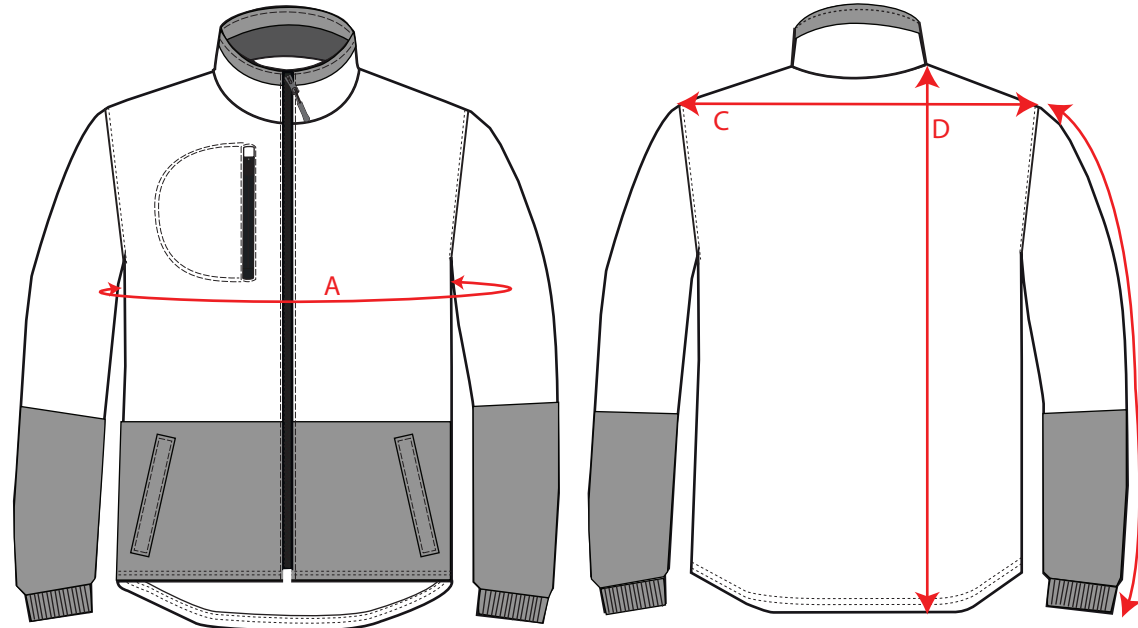

STYLE NO: MH315

DESCRIPTION: Water Repellent Fleece Jumper

FABRIC: 100% Polyester Polar Fleece, 320g/m²

COLOUR: Orange/ Navy & Yellow/Navy

Measurements in cm:		S	M	L	XL	XXL	3XL	4XL	5XL	Tolerance (+)
A	Chest	106	113.5	121	128.5	136	143.5	151	158.5	0.5
B	Sleeve Length	61	61.5	62	62.5	63	63.5	64	64.5	0.5
C	Shoulder Width	49	52	55	58	61	64	67	70	0.5
D	Back Length	77	78.5	80	81.5	83	84.5	86	87.5	0.5