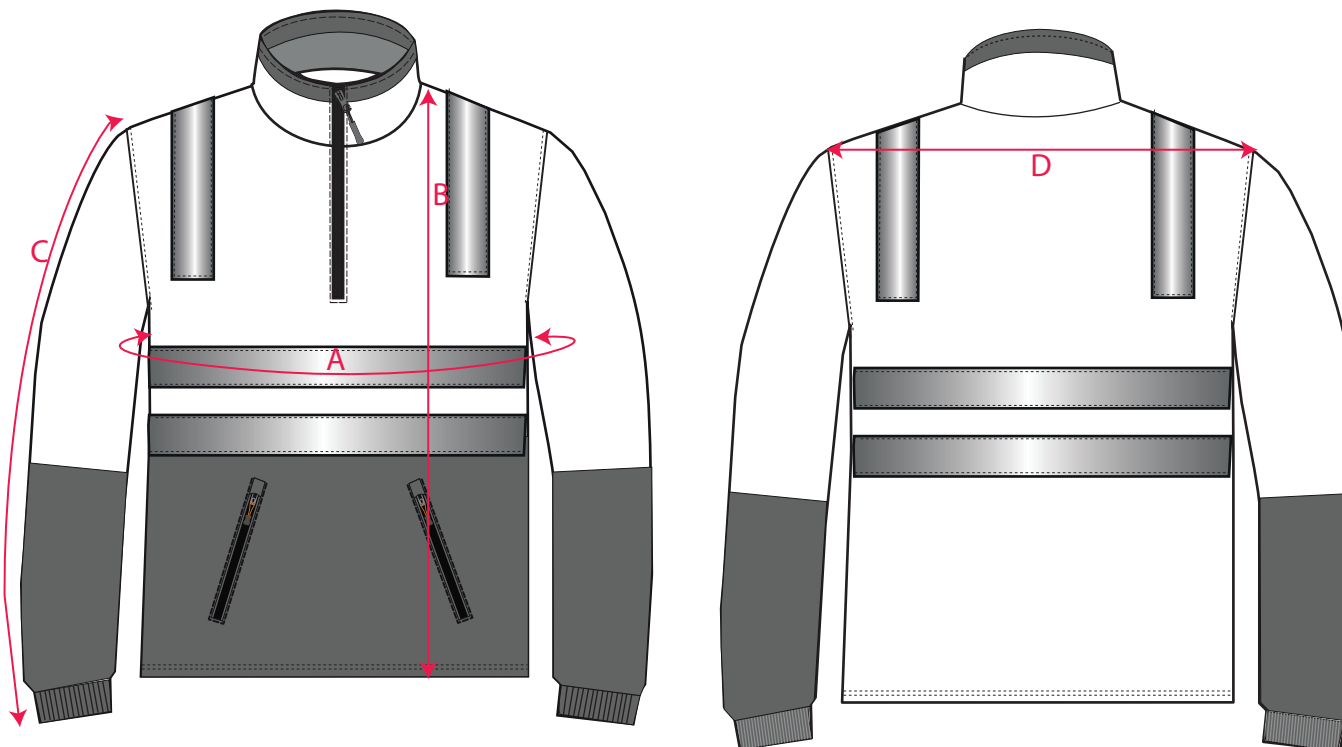

STYLE NO: MF615

DESCRIPTION: Cotton Fleece Jumper with Tape

FABRIC: 100% Cotton, 300g

COLOUR: Yellow/Navy, Orange/Navy

All measurements are in cm

		S	M	L	XL	2XL	3XL	4XL	5XL	TOL + ONLY
A	Chest	106	113.5	121	128.5	136	143.5	151	158.5	0.5
B	Front Length	76	77.5	79	80.5	82	83.5	85	86.5	0.5
C	Sleeve Length	61	61.5	62	62.5	63	63.5	64	64.5	0.5
D	Shoulder width	49	52	55	58	61	64	67	70	0.5