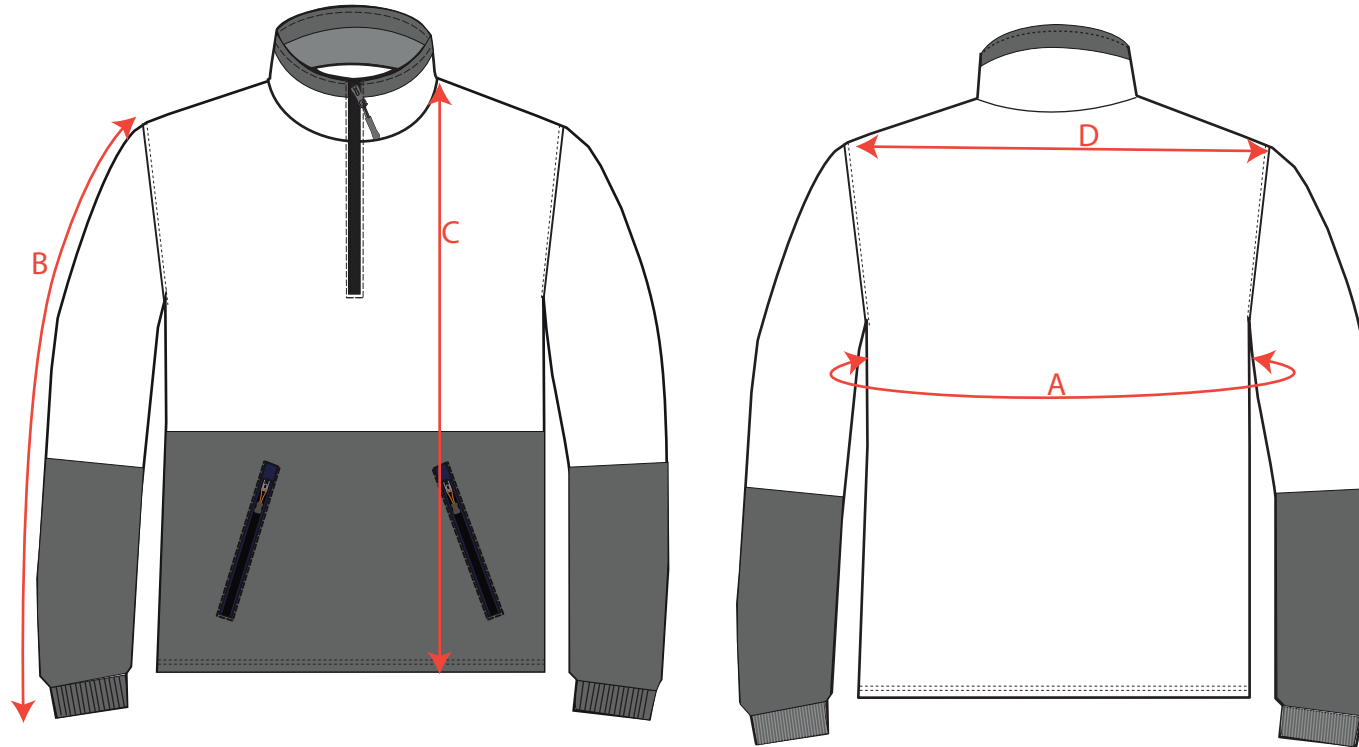

STYLE NO: MF515

DESCRIPTION: Cotton Fleece Jumper

FABRIC: 100% Cotton - 300g/m²

COLOUR: Yellow/Navy & Orange/Navy

Measurements in cm:		S	M	L	XL	XXL	3XL	4XL	5XL	Tolerance (+)
A	Chest	106	113.5	121	128.5	136	143.5	151	158.5	0.5
B	Sleeve Length	61	61.5	62	62.5	63	63.5	64	64.5	0.5
C	Front Length	76	77.5	79	80.5	82	83.5	85	86.5	0.5
D	Shoulder Width	49	52	55	58	61	64	67	70	0.5