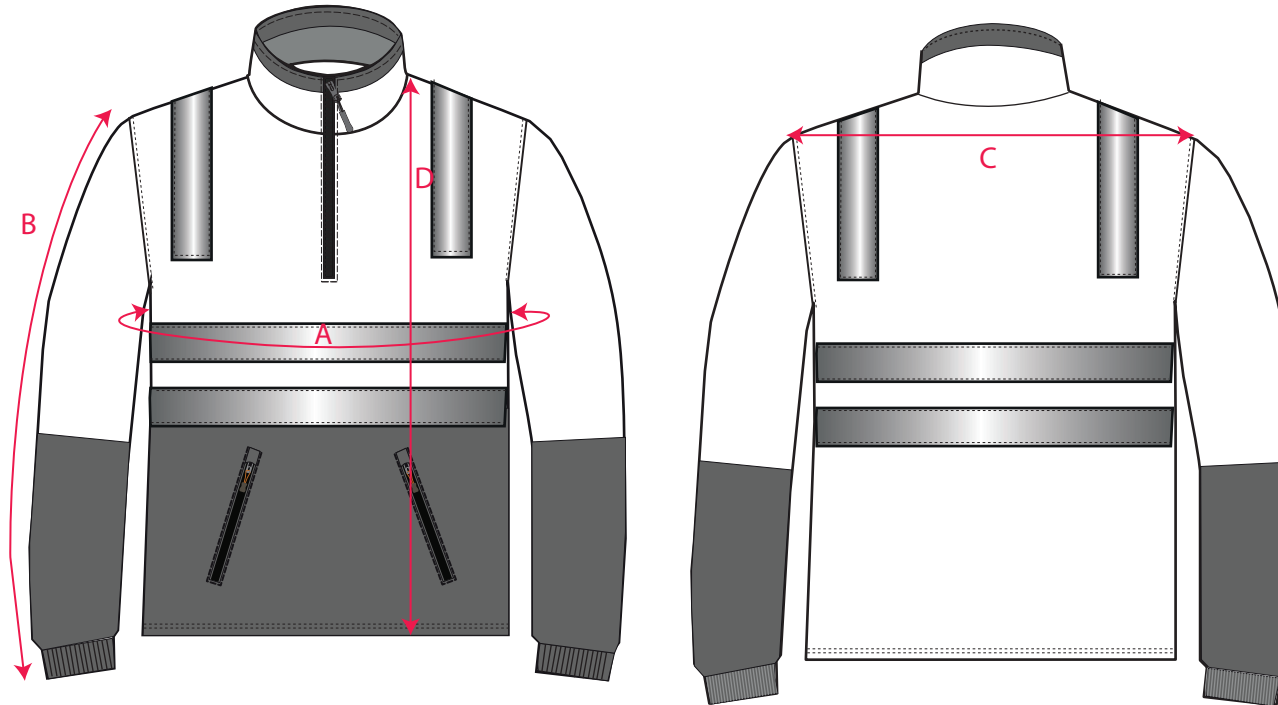

STYLE NO: MF215

DESCRIPTION: Polar Fleece Jumper with Tape

FABRIC: 100% Polyester, 285g

COLOUR: Orange/Navy, Yellow/Green & Yellow/Navy

Measurements in cm:		S	M	L	XL	XXL	3XL	4XL	5XL	Tolerance (+)
A	Chest	106	113.5	121	128.5	136	143.5	151	158.5	0.5
B	Sleeve Length (from shoulder)	61	61.5	62	62.5	63	63.5	64	64.5	0.5
C	Shoulder Width	49	52	55	58	61	64	67	70	0.5
D	Front Length	74	75.5	77	78.5	80	81.5	83	84.5	0.5