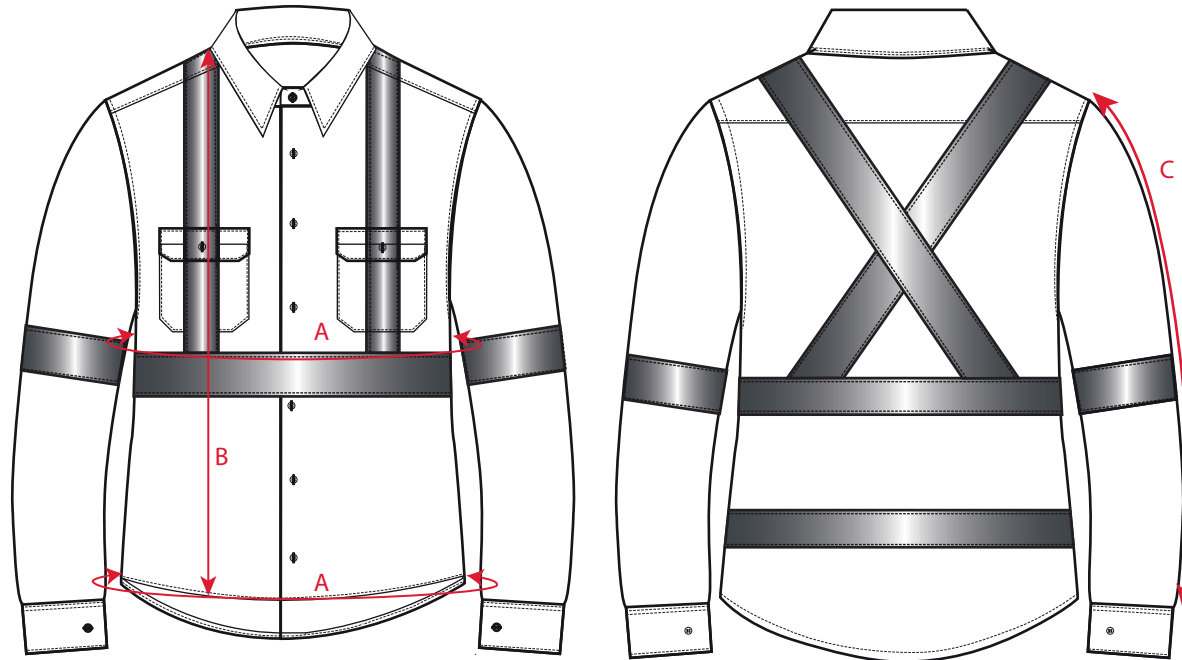

STYLE NO: MF201

DESCRIPTION: FR X Back Shirt

Measurement chart (cm)		XS	S	M	L	XL	2XL	3XL	4XL	5XL
<b>A</b>	Chest and hem	97.25	104.75	112.25	119.75	127.25	134.75	142.25	149.75	157.25
<b>B</b>	Front body length	74.75	76.25	77.75	79.25	80.75	82.25	83.75	85.25	86.75
<b>C</b>	Sleeve length	62	63	64	65	66	67	68	69	70