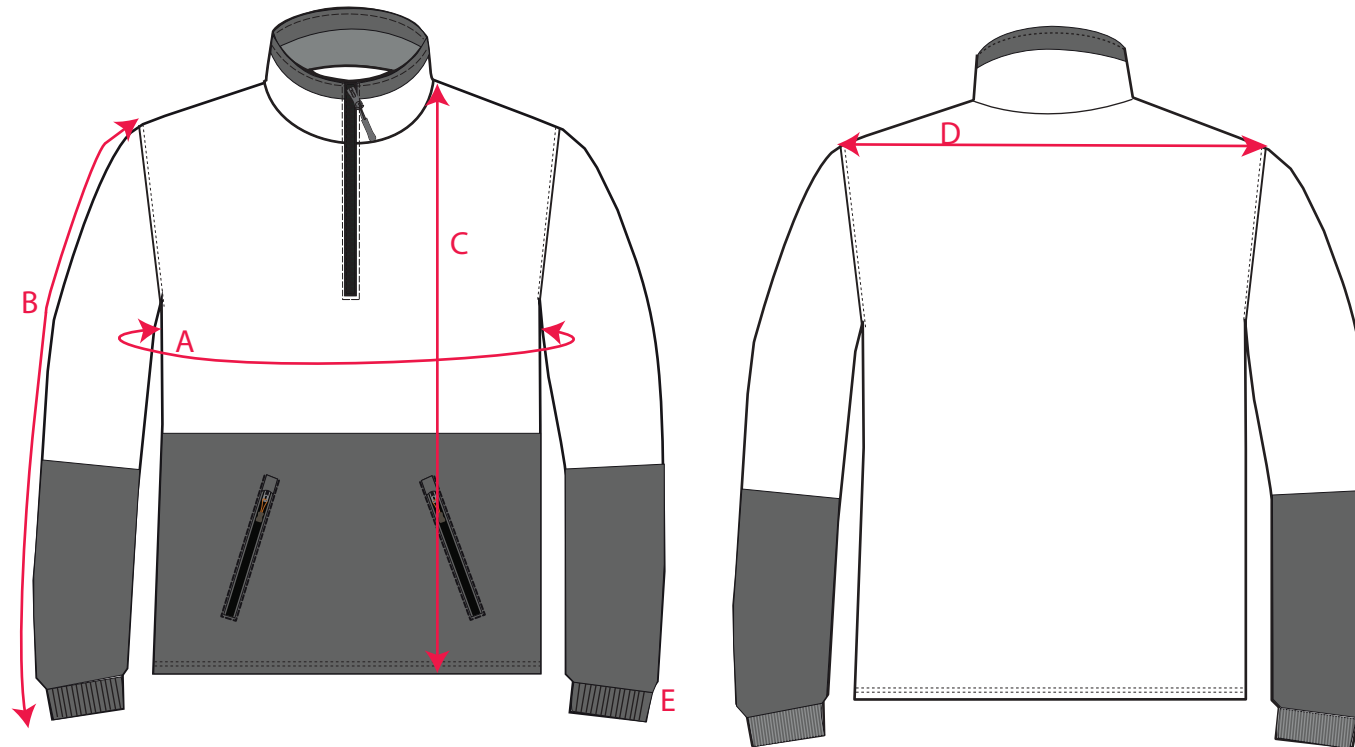

STYLE NO: MF115

DESCRIPTION: Polar Fleece Jumper

FABRIC: Polar fleece with two sides brushed. Anti pilling.  
Weight: 280g/m<sup>2</sup>

COLOUR: Yellow/Navy,  
Orange/Navy & Yellow/Green

Measurements in cm:		S	M	L	XL	XXL	3XL	4XL	5XL	6XL	7XL	8XL	Tolerance (+)
A	Chest	106	113.5	121	128.5	136	143.5	151	158.5	166	173.5	181	0.5
B	Sleeve Length	61	61.5	62	62.5	63	63.5	64	64.5	65	65.5	66	0.5
C	Front Length	74	75.5	77	78.5	80	81.5	83	84.5	86	87.5	89	0.5
D	Shoulder Width	49	52	55	58	61	64	67	70	73	76	79	0.5