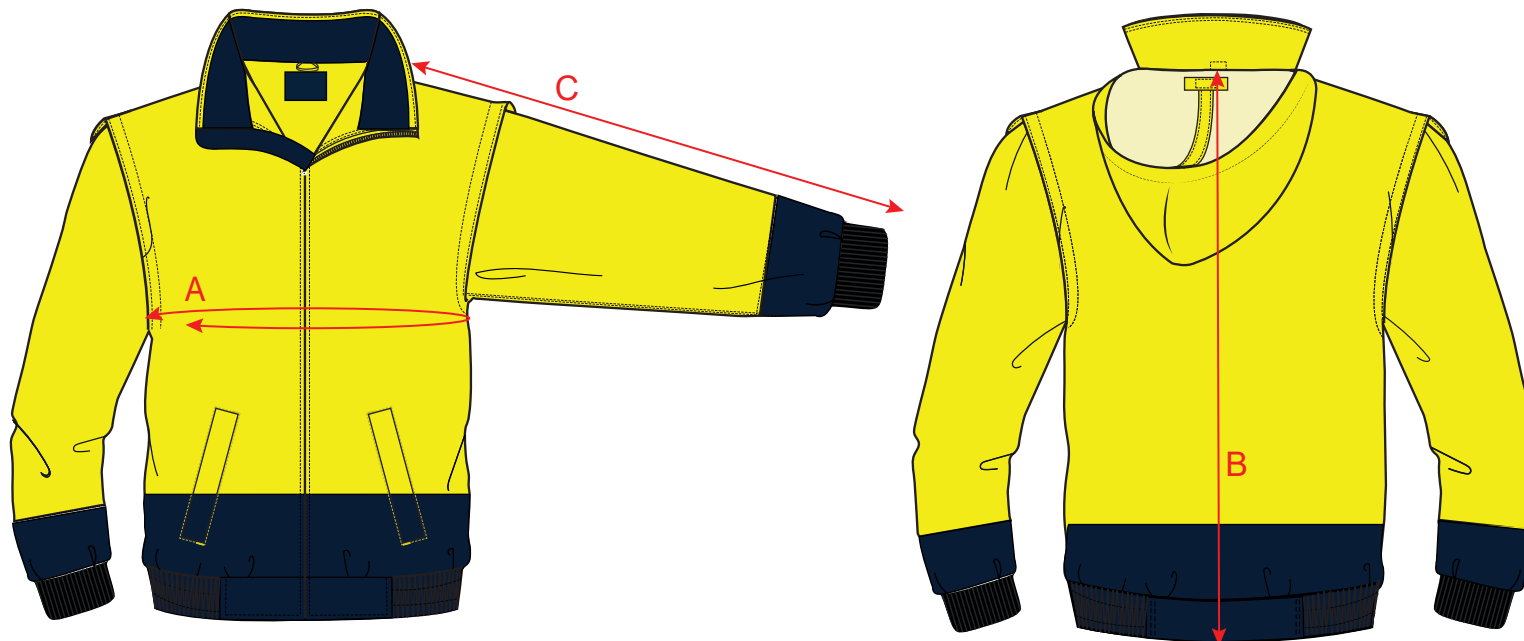

STYLE NO: MC464

DESCRIPTION: HI VIS 2-IN-1 BOMBER JACKET

		S	M	L	XL	XXL	3XL	Tol
To Fit Chest		92-96	100-104	108-112	116-124	128-132	136-140	
Euro Sizes		1	3	4	5	6	7	
Jacket Chest	A	118	126	134	142	150	158	1
Centre Back Length (incl Waistband)	B	72	72	74	74	76	76	1
Collar to Cuff (incl. Cuff)	C	82	83	84	85	86	87	1