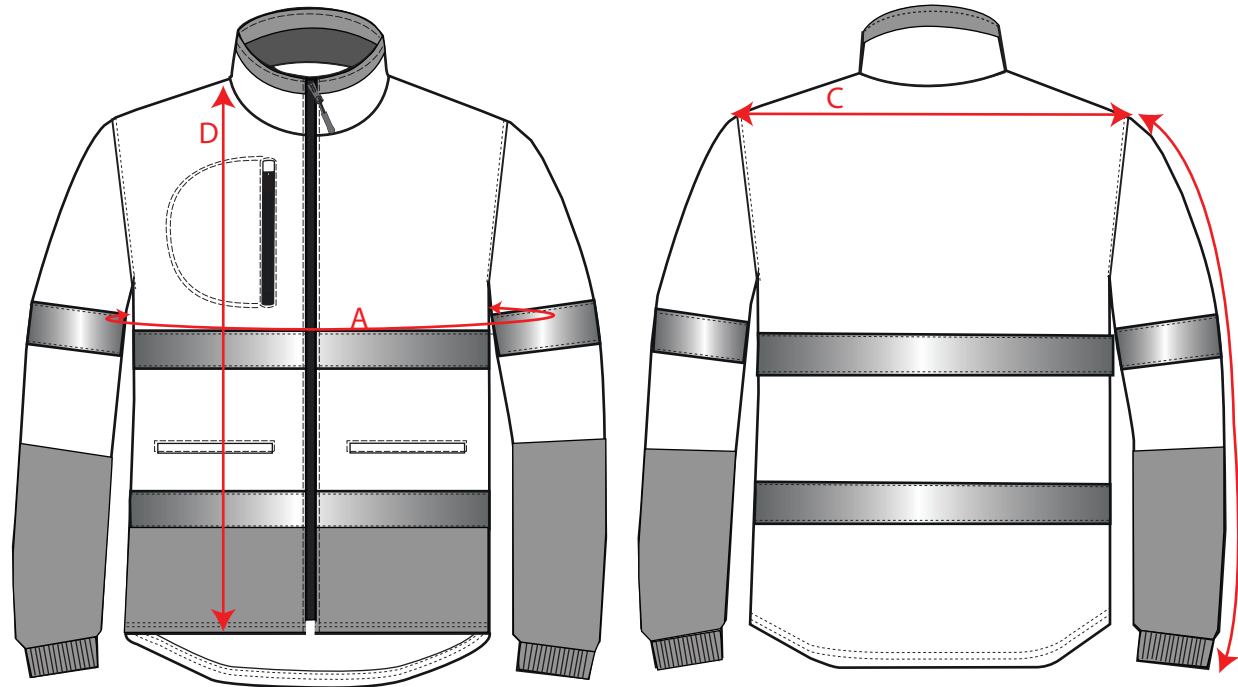

STYLE NO: MA315

DESCRIPTION: Water Repellent Fleece Jumper with Tape

FABRIC: 100% Polyester - 320g/m²

COLOUR: Orange/Navy & Yellow/Navy

| Measurements in cm: | | XS | S | M | L | XL | XXL | 3XL | 4XL | 5XL | Tolerance (+) |
|---------------------|----------------|------|-----|-------|-----|-------|-----|-------|-----|-------|---------------|
| A | Chest | 98.5 | 106 | 113.5 | 121 | 128.5 | 136 | 143.5 | 151 | 158.5 | 0.5 |
| B | Sleeve Length | 60.5 | 61 | 61.5 | 62 | 62.5 | 63 | 63.5 | 64 | 64.5 | 0.5 |
| C | Shoulder Width | 46 | 49 | 52 | 55 | 58 | 61 | 64 | 67 | 70 | 0.5 |
| D | Front Length | 68.5 | 70 | 71.5 | 73 | 74.5 | 76 | 77.5 | 79 | 80.5 | 0.5 |