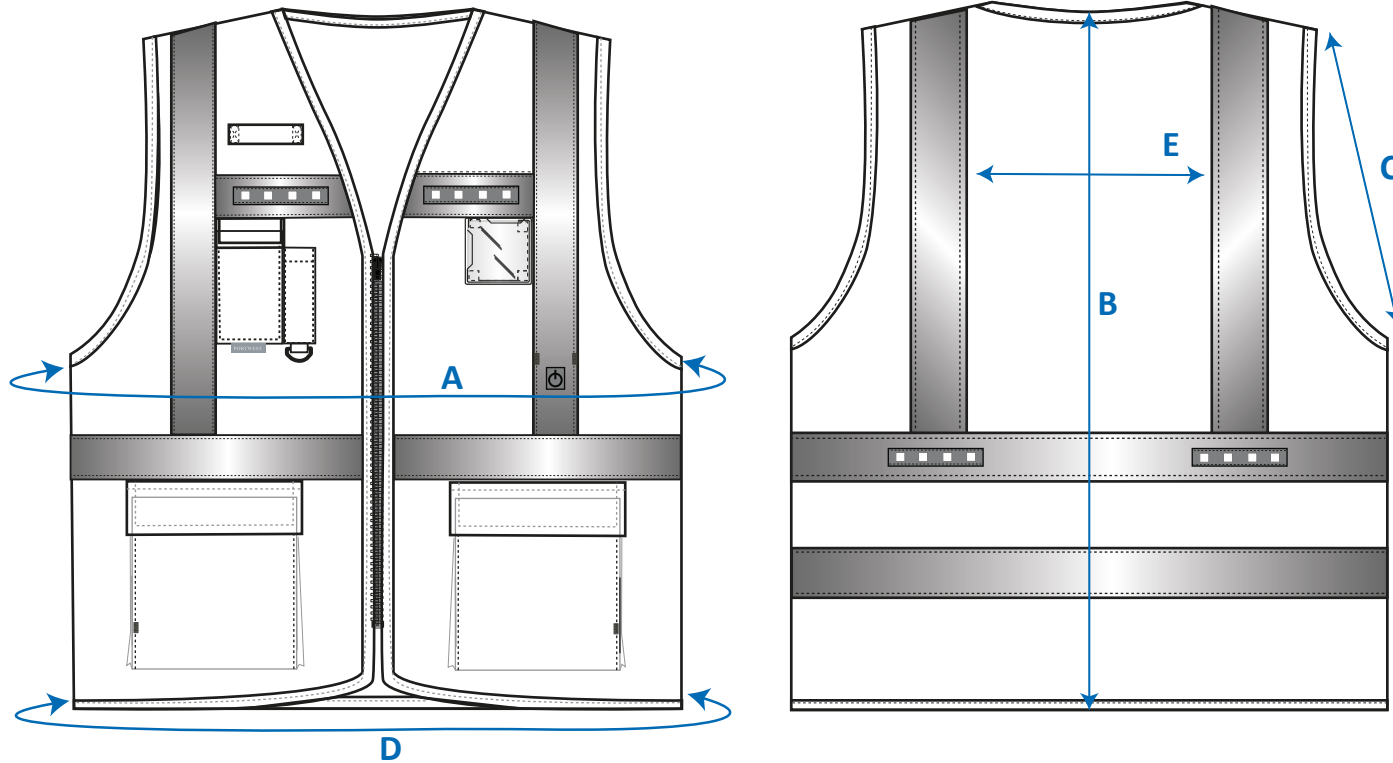

STYLE NO: L476

DESCRIPTION: Orion LED Executive Vest

FABRIC: 100% Polyester

COLOUR: Yellow, Orange

Measurements in cm:		S	M	L	XL	XXL	3XL	4XL	5XL	6XL	7XL	Tolerance (+)
<b>A</b>	Garment chest	104	112	120	132	140	148	156	168	180	192	1
<b>B</b>	Centre back length	76	76	76	76	76	76	76	76	76	76	0.5
<b>C</b>	Armhole diagonal	33.5	34	34.5	35	35.5	36	36.5	37	37.5	38	0.5
<b>D</b>	Hem	104	112	120	132	140	148	156	168	180	192	1
<b>E</b>	Distance between vertical bands of reflective tape	29	31	33	35	37	39	40.5	42	44	46	0.5