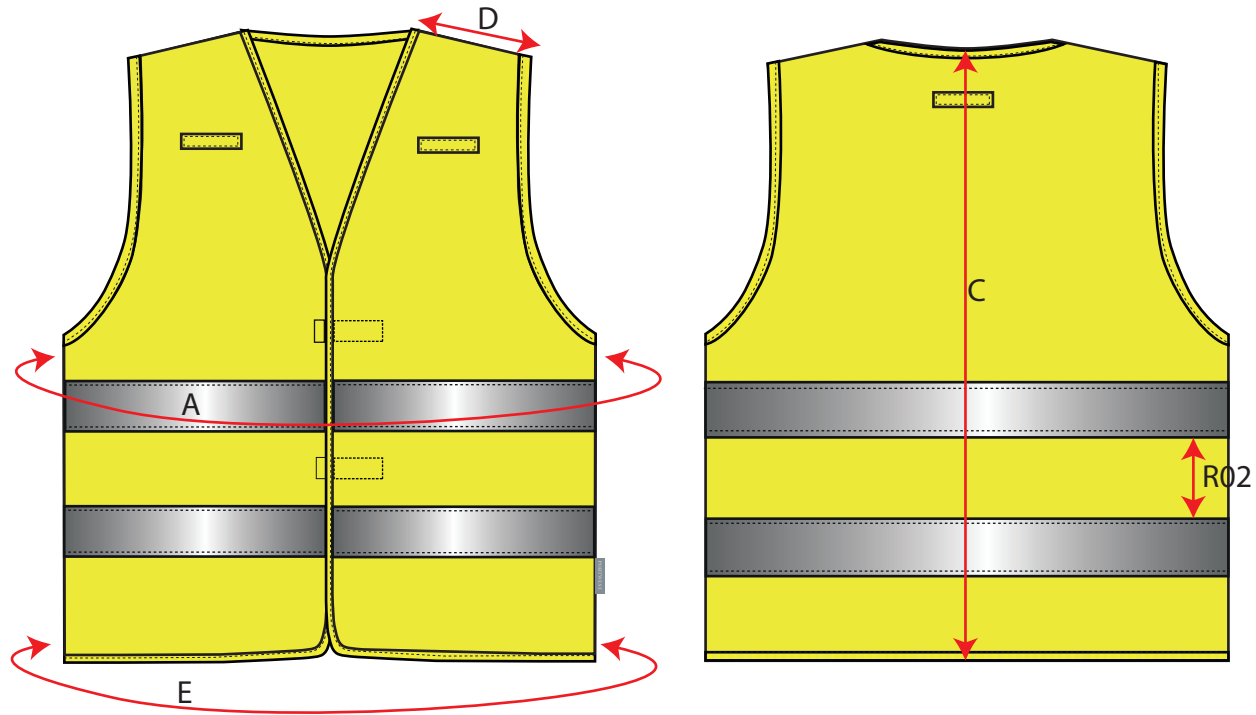

L474

Measurements in cm					
	SIZE	S / M	L / XL	2XL / 3XL	4XL / 5XL
	AREA				
A	Chest - velcro fully overlapped	117	132	150	168
C	C. Back Length	70	70	70	75
D	Shoulder	17	17.25	17.5	17.75
E	Hem	117	132	150	168
R02	Distance between horizontal tapes	12	12	12	12