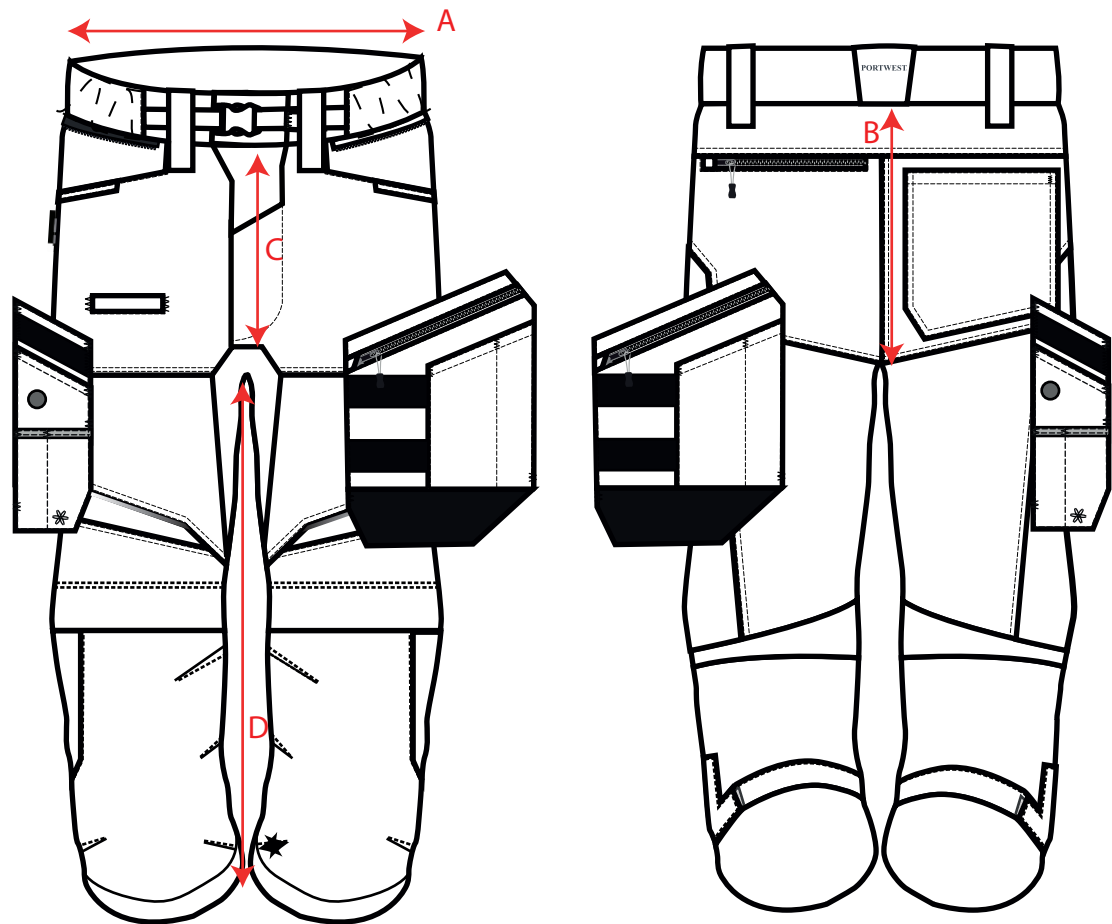

STYLE NO: KX344      DESCRIPTION: KX3 Short 3/4 Length

ALL MEASUREMENTS IN CM AND ON THE ROUND										
To fit waist		30	32	33	34	36	38	40	41	42
Waist	A	82	87	89.5	92	97	102	107	109.5	112
Back Rise excl. WB and Gusset	B	34	35	35.5	36	37	38	39	39.5	40
Front Rise incl. WB and Gusset	C	30	31	31.5	32	33	34	35	35.5	36
Inside Leg REGULAR	D	50	50	50	50	50	50	50	50	50