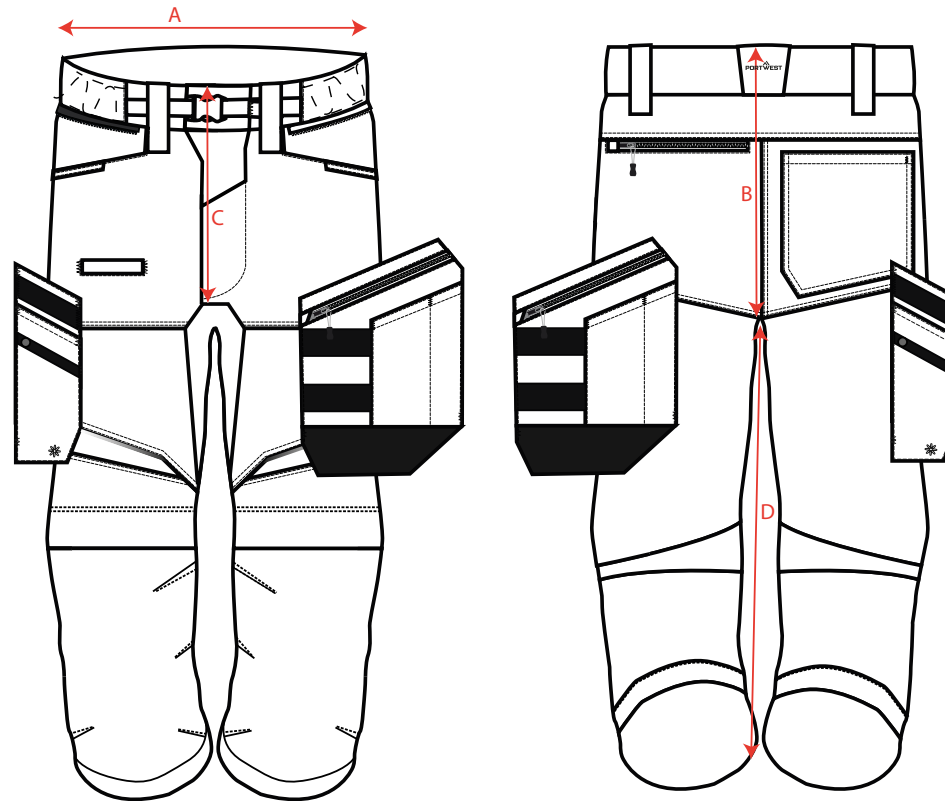

STYLE NO: KX344 DESCRIPTION: 3.4 Short

ALL MEASUREMENTS IN CM AND ON THE ROUND										
To fit waist		30	32	33	34	36	38	40	41	42
Waist	A	87	87	89.5	87	87	87	87	109.5	87
Back Rise excl. WB and Gusset	B	35	35	35.5	35	35	35	35	39.5	35
Front Rise incl. WB and Gusset	C	31	31	31.5	31	31	31	31	35.5	31
Inside Leg REGULAR	D	50	50	50	50	50	50	50	50	50