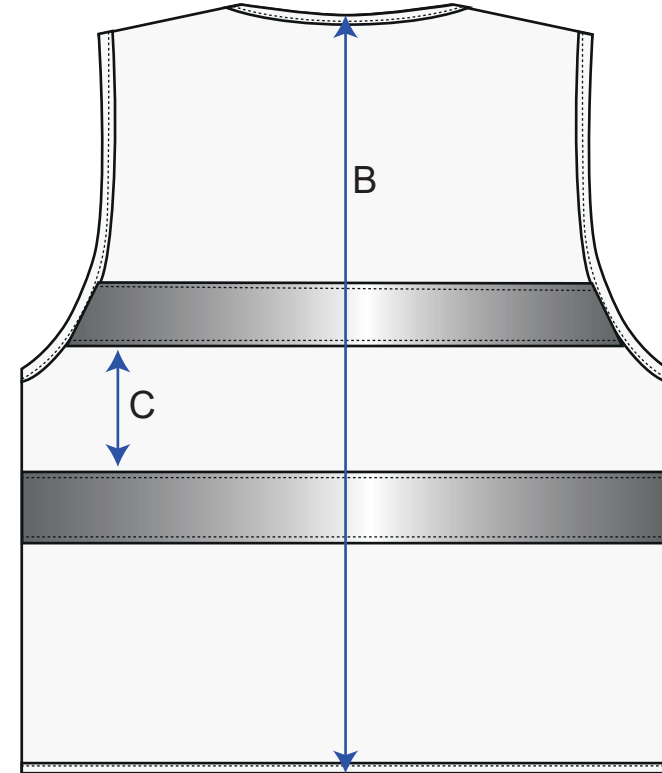

STYLE NO: JN15

DESCRIPTION: **Junior Colourbright Vest**

FABRIC:

COLOUR:

| Measurements are in cm and measurement flat |   | Small | Medium | Large |
|---|---|-------|--------|-------|
| A   | Chest 2.5cm below armhole - Velcro closed | 45    | 49     | 52.5  |
| B   | Centre back length (inc binding)          | 50    | 53.5   | 57    |
| C   | Distance between reflective tapes         | 8     | 8      | 8     |

STYLE NO: TBC

DESCRIPTION: Quote 26330

FABRIC: 100% Polyester Warp Knit 125gsm

COLOUR: Yellow

STYLE NO: TBC

DESCRIPTION: Quote 26330

FABRIC: 100% Polyester Warp Knit 125gsm

COLOUR: Yellow

STYLE  
NO: G475

DESCRIPTION: Hi-Vis Glowtex Executive Jacket

FABRIC: 100% Polyester Warp Knit 125gsm

COLOUR: **Orange**

STYLE NO: G475

DESCRIPTION: Hi-Vis Glowtex Executive Jacket

FABRIC: 100% Polyester Warp Knit 125gsm