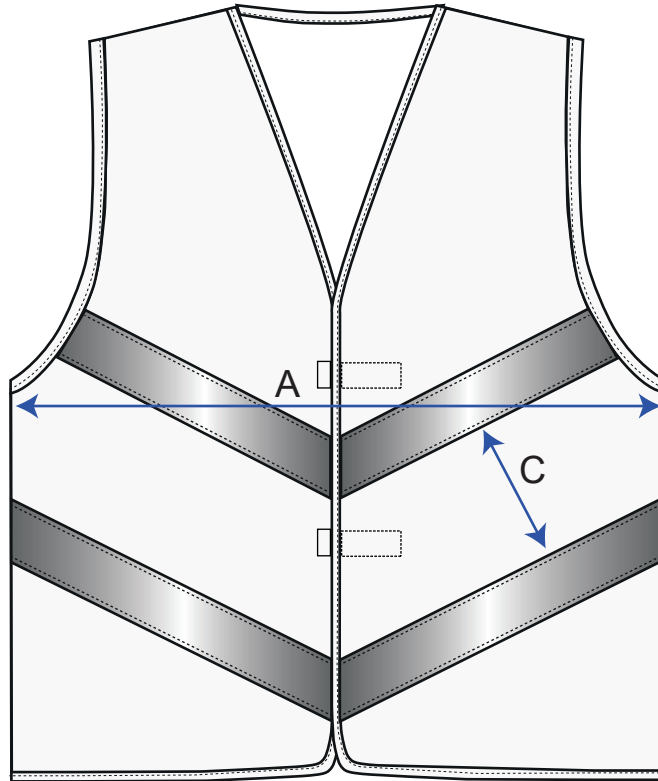

STYLE NO: JN15

DESCRIPTION: **Junior Colourbright Vest**

FABRIC:

COLOUR:

| Measurements are in cm and measurement flat |   | Small | Medium | Large |
|---|---|-------|--------|-------|
| A   | Chest 2.5cm below armhole - Velcro closed | 45    | 49     | 52.5  |
| B   | Centre back length (inc binding)          | 50    | 53.5   | 57    |
| C   | Distance between reflective tapes         | 8     | 8      | 8     |

STYLE NO: TBC

DESCRIPTION: Quote 26330

FABRIC: 100% Polyester Warp Knit 125gsm

COLOUR: Yellow

STYLE NO: TBC

DESCRIPTION: Quote 26330

FABRIC: 100% Polyester Warp Knit 125gsm

COLOUR: Yellow

STYLE  
NO: G475

DESCRIPTION: Hi-Vis Glowtex Executive Jacket

FABRIC: 100% Polyester Warp Knit 125gsm

COLOUR: **Orange**

STYLE NO: G475

DESCRIPTION: Hi-Vis Glowtex Executive Jacket

FABRIC: 100% Polyester Warp Knit 125gsm