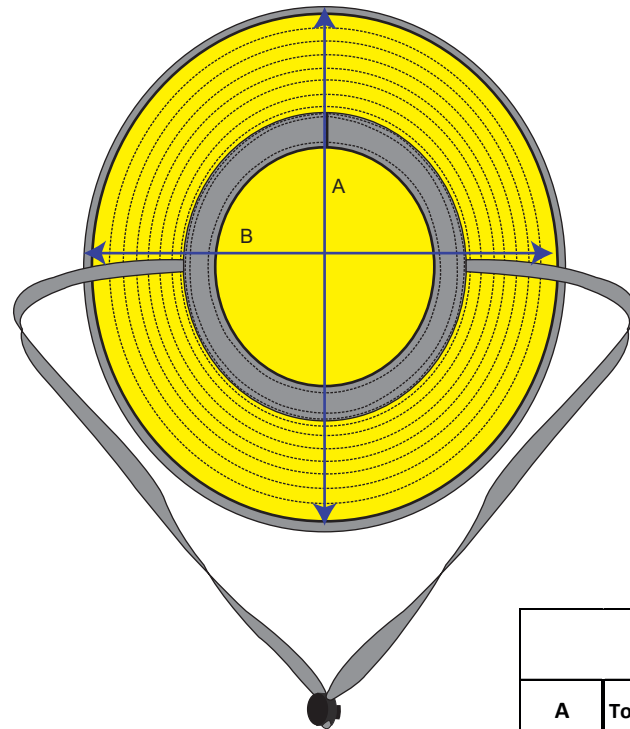

STYLE NO: **HA15** DESCRIPTION: Hi Vis Ranger Hat

Area		S/M	L/XL	Tol (+)
A	Total Diameter - Front to back	35	36	1
B	Total Diameter - Side to side	32	33	1
C	Crown Diameter	17	18	1
E	Height	11.5	12.5	0.5