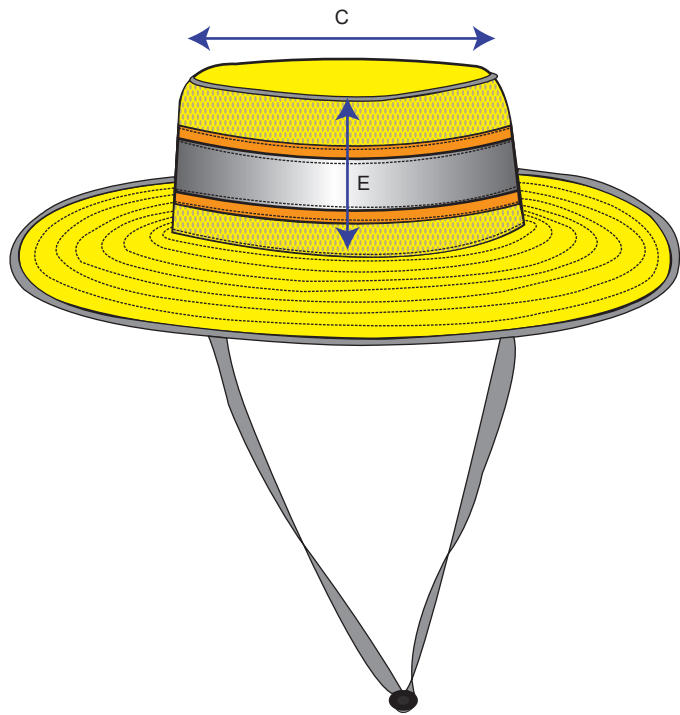

STYLE NO: **HA15** DESCRIPTION: Hi Vis Ranger Hat

Area		S/M	L/XL	Tol (+)
A	Total Diameter - Front to back	35	36	1
B	Total Diameter - Side to side	32	33	1
C	Crown Diameter	17	18	1
E	Height	11.5	12.5	0.5