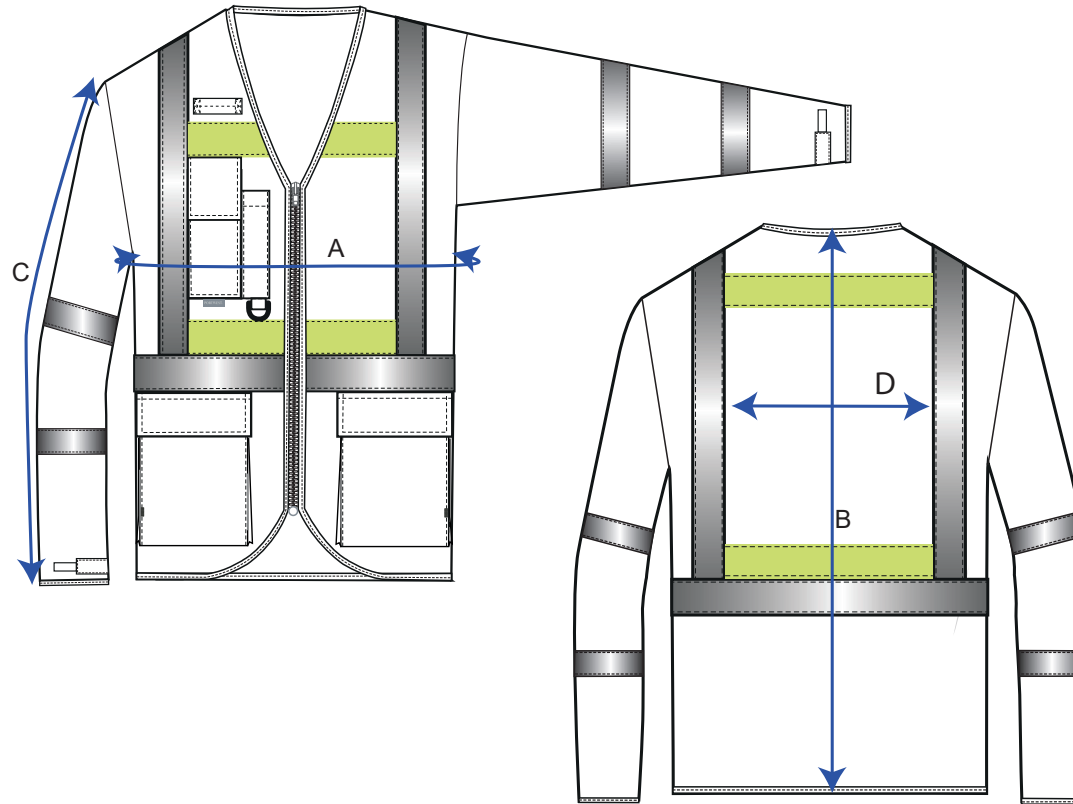

STYLE NO: G475

DESCRIPTION: Glowtex Executive Jacket

FABRIC: 100% Warp Knit Polyester

COLOUR: Yellow/Orange

		All measurements are in CM and on the flat								
	AREA	S	M	L	XL	XXL	3XL	4XL	5XL	Tol (+)
A	Garment chest	110	118	126	138	146	154	162	170	1
B	C. Back Length	75	75	75	75	75	75	75	75	1
C	Sleeve length	66	67	67	68	68	69	69	70	0.5
D	Distance between Vertical Bands of Reflective Tape	26	28	30	32	34	36	38	40	0.5