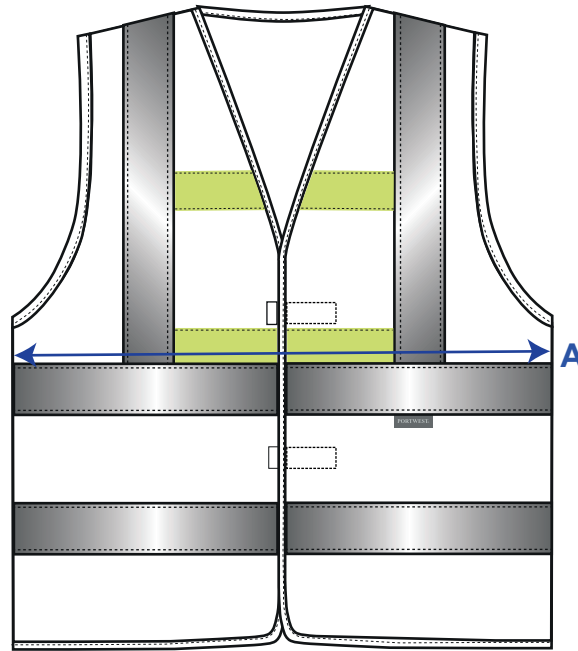

STYLE NO: G470

DESCRIPTION: Glowtex Hi-Vis Two Band & Brace Vest

FABRIC: 100% Polyester

COLOUR: Yellow, Orange

		ALL MEASUREMENTS IN CM AND ON THE FLAT					
		S/M	L/XL	2XL/3XL	4XL/5XL	6XL/7XL	TOLS (+)
A	CHEST 2.5CM BELOW THE ARMHOLE (VELCRO FASTENED)	62	66	75	84	96	1
B	DISTANCE BETWEEN VERTICAL TAPES	31	32.5	34	35.5	37	0.5
C	HEM WIDTH RELAXED	62	66	75	84	96	1
D	BODY LENGTH (CB NECK TO BACK HEM, INC COLLAR)	75	75	75	75	75	1