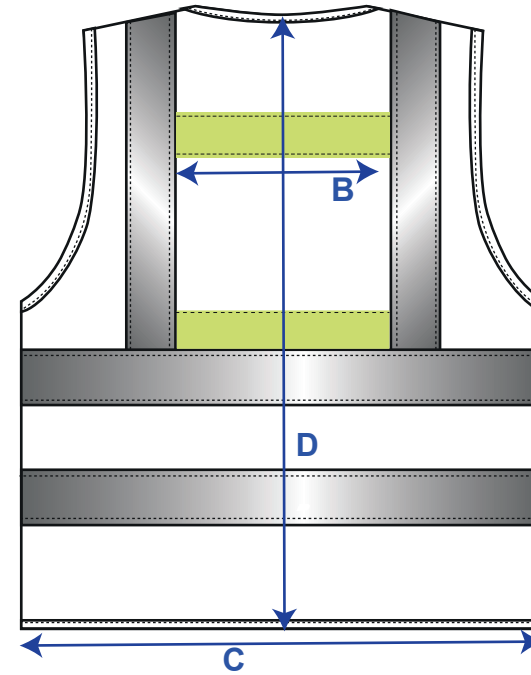

STYLE NO: G470

DESCRIPTION: Glowtex Hi-Vis Two Band & Brace Vest

FABRIC: 100% Polyester

COLOUR: Yellow, Orange

		ALL MEASUREMENTS IN CM AND ON THE FLAT					
		S/M	L/XL	2XL/3XL	4XL/5XL	6XL/7XL	TOLS (+)
A	CHEST 2.5CM BELOW THE ARMHOLE (VELCRO FASTENED)	62	66	75	84	96	1
B	DISTANCE BETWEEN VERTICAL TAPES	31	32.5	34	35.5	37	0.5
C	HEM WIDTH RELAXED	62	66	75	84	96	1
D	BODY LENGTH (CB NECK TO BACK HEM, INC COLLAR)	75	75	75	75	75	1