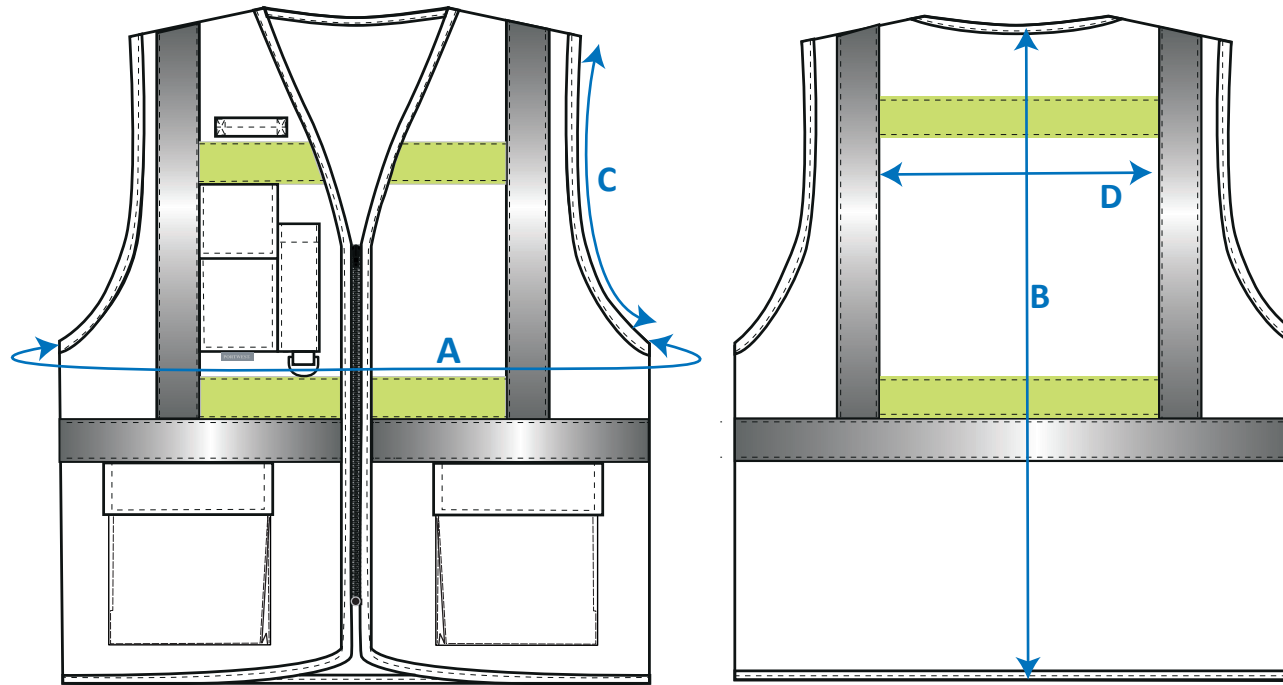

STYLE NO: G456

DESCRIPTION: Glowtex Executive Vest II

FABRIC: 100% Polyester

COLOUR: Yellow, Orange

Measurements in cm:		S	M	L	XL	XXL	3XL	4XL	5XL	6XL	7XL	Tolerance (+)
A	Garment chest	104	112	120	132	140	148	156	168	180	192	1
B	Centre back length	78	78	78	78	78	78	78	78	78	78	0.5
C	Armhole	75	76	77	78	79	80	81	82.5	84	85.5	0.5
D	Distance between vertical bands of reflective tape	29	31	33	35	37	39	40.5	42	44	46	0.5