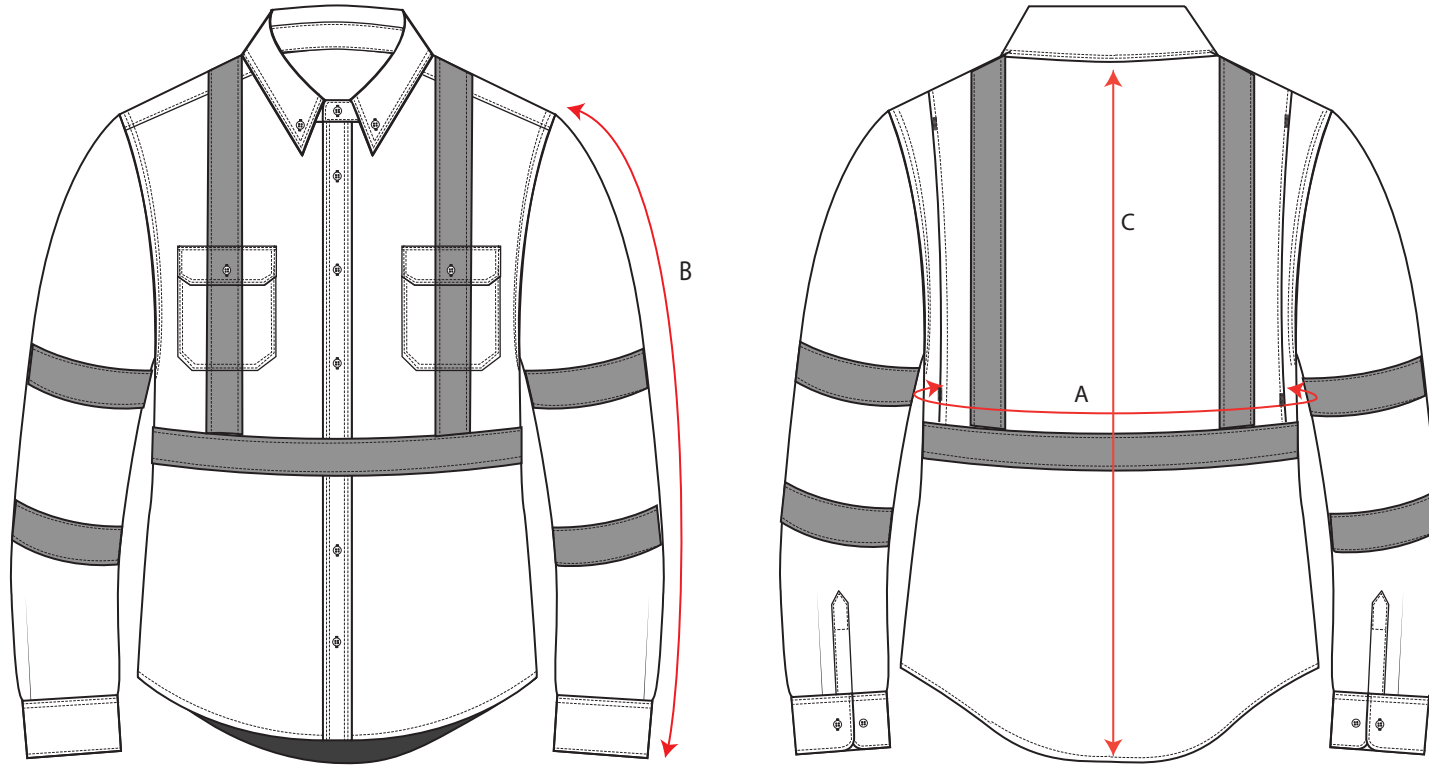

STYLE NO: FR95

DESCRIPTION: BIZFLAME 88/12 FR, HI-VIS SHIRT

Body Metric (cms)			92-96	100-104	108-112	116-124	128-132	136-140	144-148	152-160	164-172	Toi
Size			SMALL	MEDIUM	LARGE	XL	XXL	3XL	4XL	5XL	6XL	PLUS
Measurement point	Details	Code										
Chest - total	2.5 cm from underarm	A	114	122	130	142	150	158	166	178	190	1
Sleeve length	Incl. Cuff	B	63.5	64	64.5	65	65.5	66	66.5	67	67.5	0.5
Body length - Back Length	from CB neck	C	84	84	84	86	86	86	86	87	88	