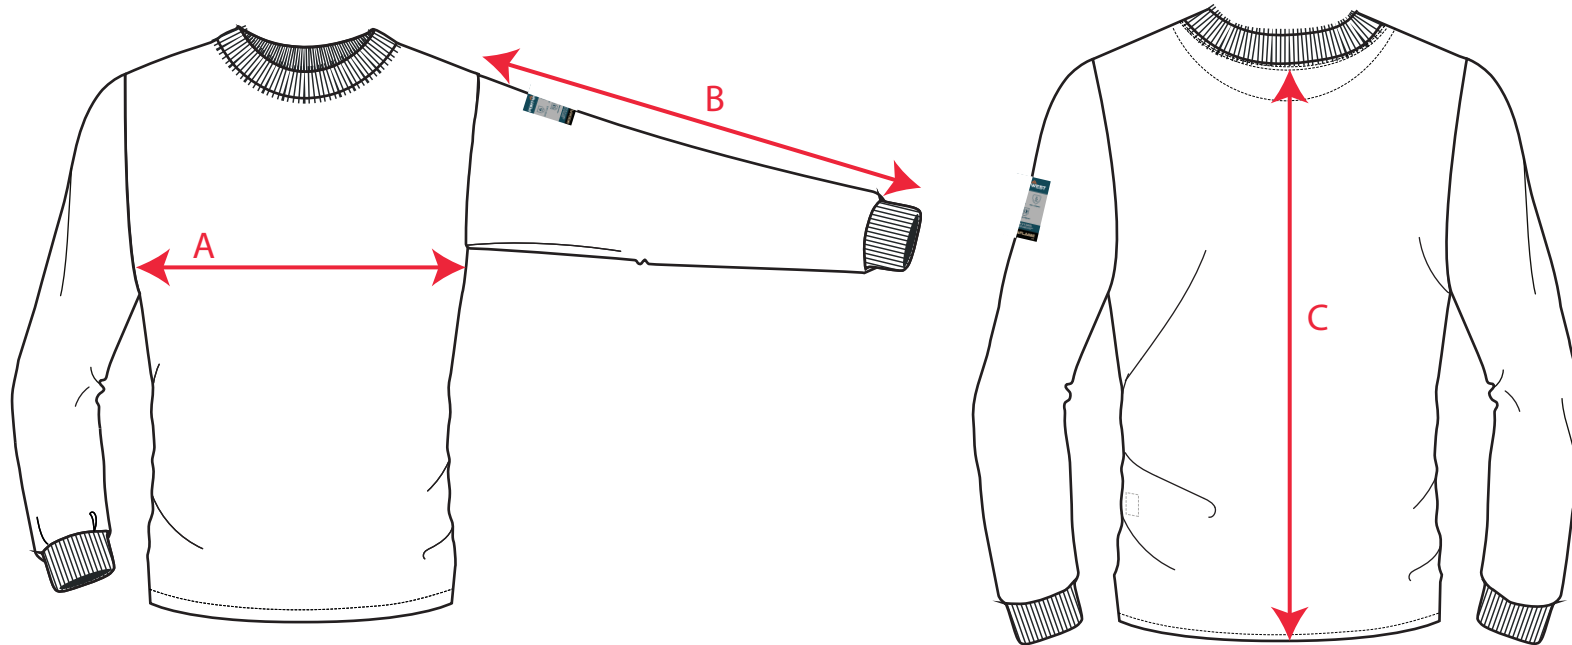

STYLE NO: **FR808**

DESCRIPTION: MODAFLAME KNIT FR WOMEN'S LONG SLEEVE T-SHIRT

Descriptions		XS	S	M	L	XL	XXL
Chest Width	A	34.50	38.50	42.50	46.50	50.50	54.50
Sleeve Length	B	61.00	62.00	63.00	64.00	65.00	66.00
Back Length	C	63.00	63.00	64.00	64.00	65.00	65.00