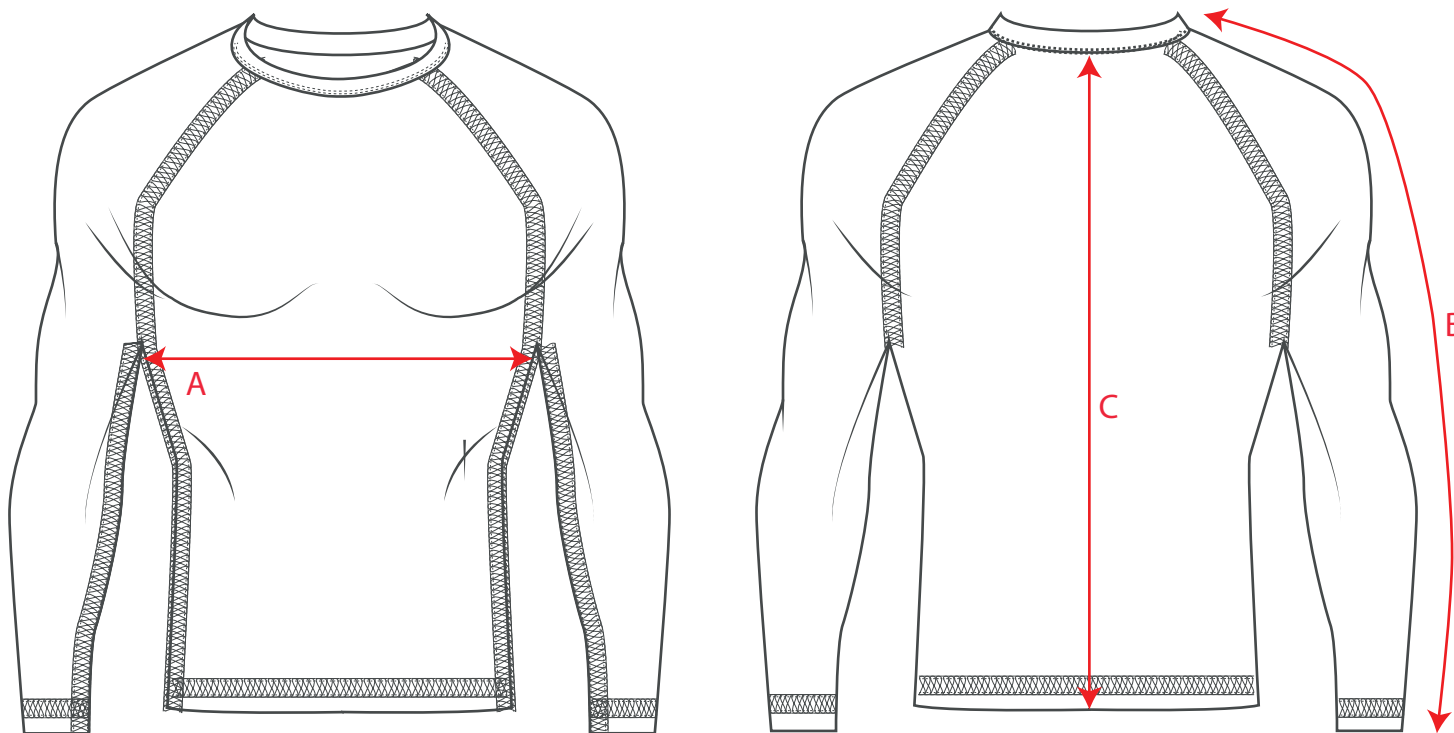

STYLE NO: **FR801**

DESCRIPTION: MODAFLAME MERINO FR LONG SLEEVE T-SHIRT

Descriptions		XS	S	M	L	XL	XXL	3XL	4XL
Chest Width	A	72.00	84.00	92.00	100.00	112.00	120.00	128.00	136.00
Sleeve Length	B	73.50	76.00	78.00	80.00	82.50	84.50	86.50	88.50
Back Length	C	71.00	72.00	73.00	74.00	76.00	78.00	80.00	82.00

Unit of measure: CM