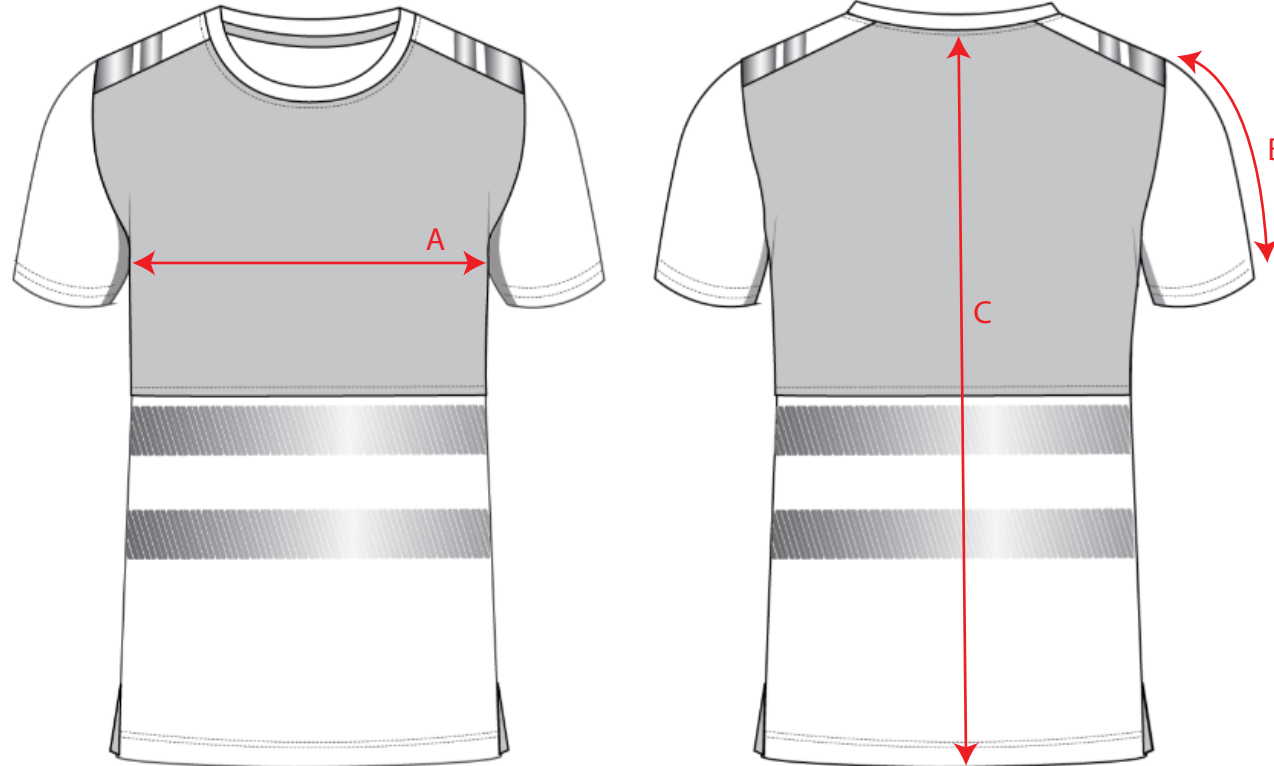

STYLE NO: **FR776**

DESCRIPTION: PW3 MODAFLAME KNIT HVO CLASS 1 FR SHORT SLEEVE T-SHIRT

Descriptions		XS	S	M	L	XL	XXL	3XL	4XL
Chest Width	A	84.00	96.00	104.00	112.00	124.00	132.00	140.00	148.00
Sleeve Length	B	18.00	19.00	20.00	21.00	22.00	23.00	24.00	25.00
Back Length	C	73.00	74.00	75.00	76.00	78.00	80.00	82.00	84.00

Unit of measure: CM