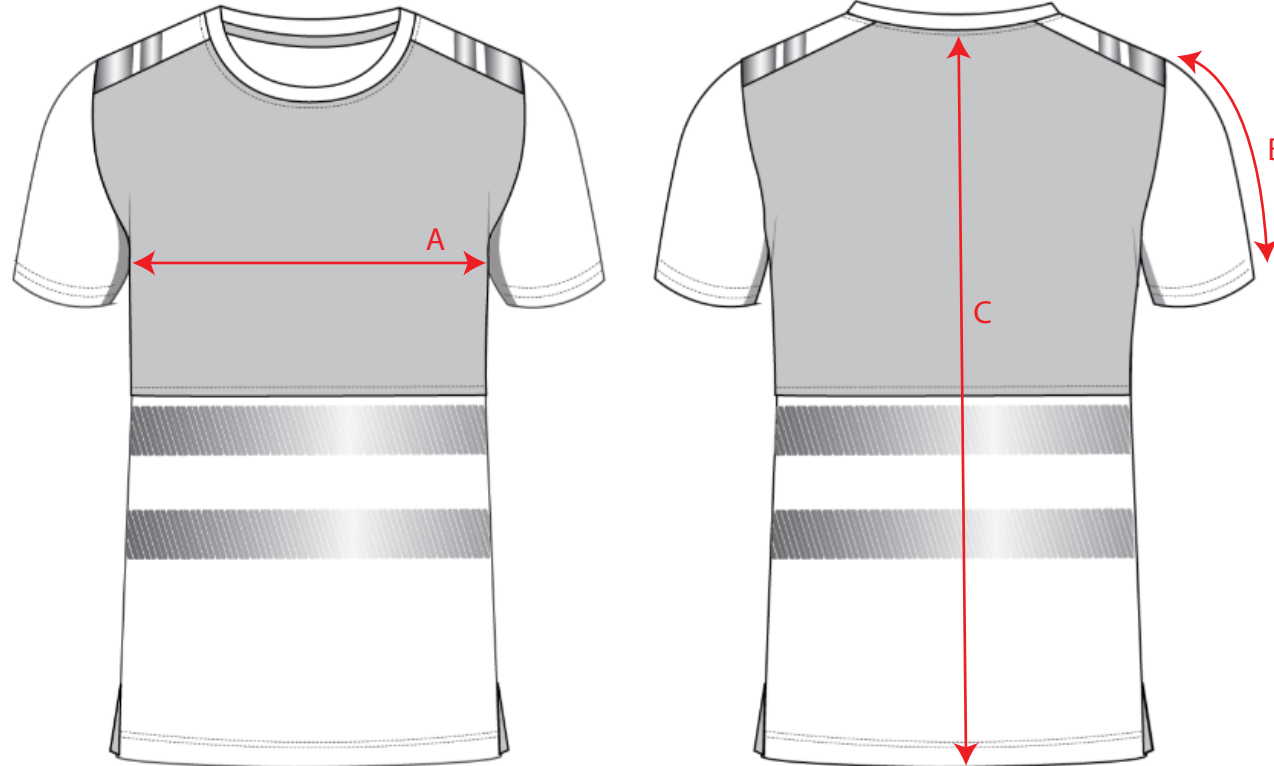

STYLE NO: **FR775**

DESCRIPTION: PW3 MODAFLAME KNIT HI-VIS CLASS 1 FR SHORT SLEEVE T-SHIRT

Descriptions		XS	S	M	L	XL	XXL	3XL	4XL
Chest Width	A	84.00	96.00	104.00	112.00	124.00	132.00	140.00	148.00
Sleeve Length	B	18.00	19.00	20.00	21.00	22.00	23.00	24.00	25.00
Back Length	C	73.00	74.00	75.00	76.00	78.00	80.00	82.00	84.00

Unit of measure: CM