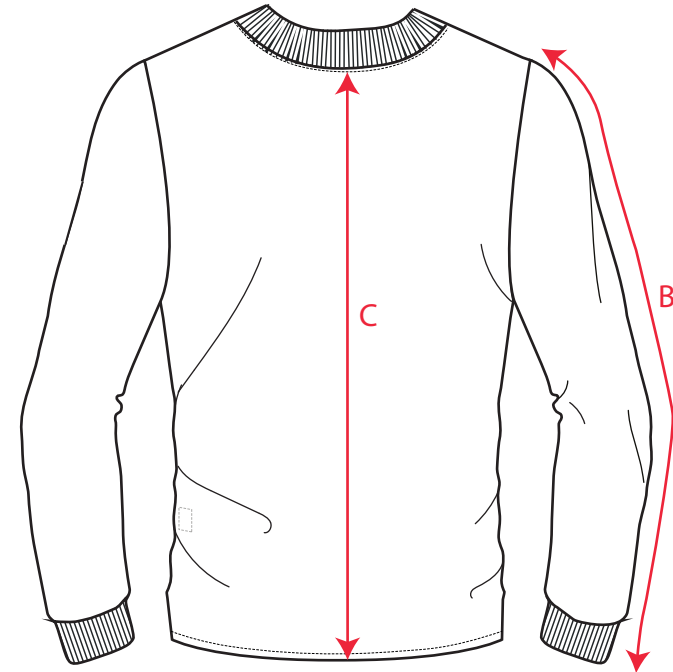

STYLE NO: **FR754**

DESCRIPTION: MODAFLAME KNIT FR LONG SLEEVE T-SHIRT

Descriptions		XS	S	M	L	XL	XXL	3XL	4XL
Chest Width	A	88.00	100.00	108.00	116.00	128.00	136.00	144.00	152.00
Sleeve Length	B	65.50	67.00	68.00	69.00	70.50	71.50	72.50	73.50
Back Length	C	74.00	75.00	76.00	77.00	79.00	81.00	83.00	85.00

UNIT OF MEASURE: CM