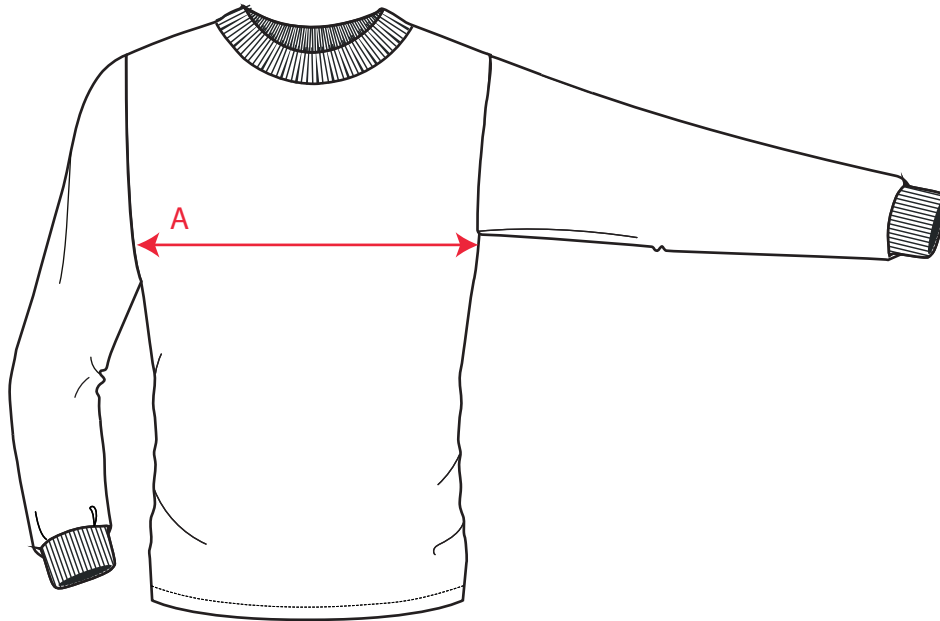

STYLE NO: **FR754**

DESCRIPTION: MODAFLAME KNIT FR LONG SLEEVE T-SHIRT

Descriptions		XS	S	M	L	XL	XXL	3XL	4XL
Chest Width	A	88.00	100.00	108.00	116.00	128.00	136.00	144.00	152.00
Sleeve Length	B	65.50	67.00	68.00	69.00	70.50	71.50	72.50	73.50
Back Length	C	74.00	75.00	76.00	77.00	79.00	81.00	83.00	85.00

UNIT OF MEASURE: CM