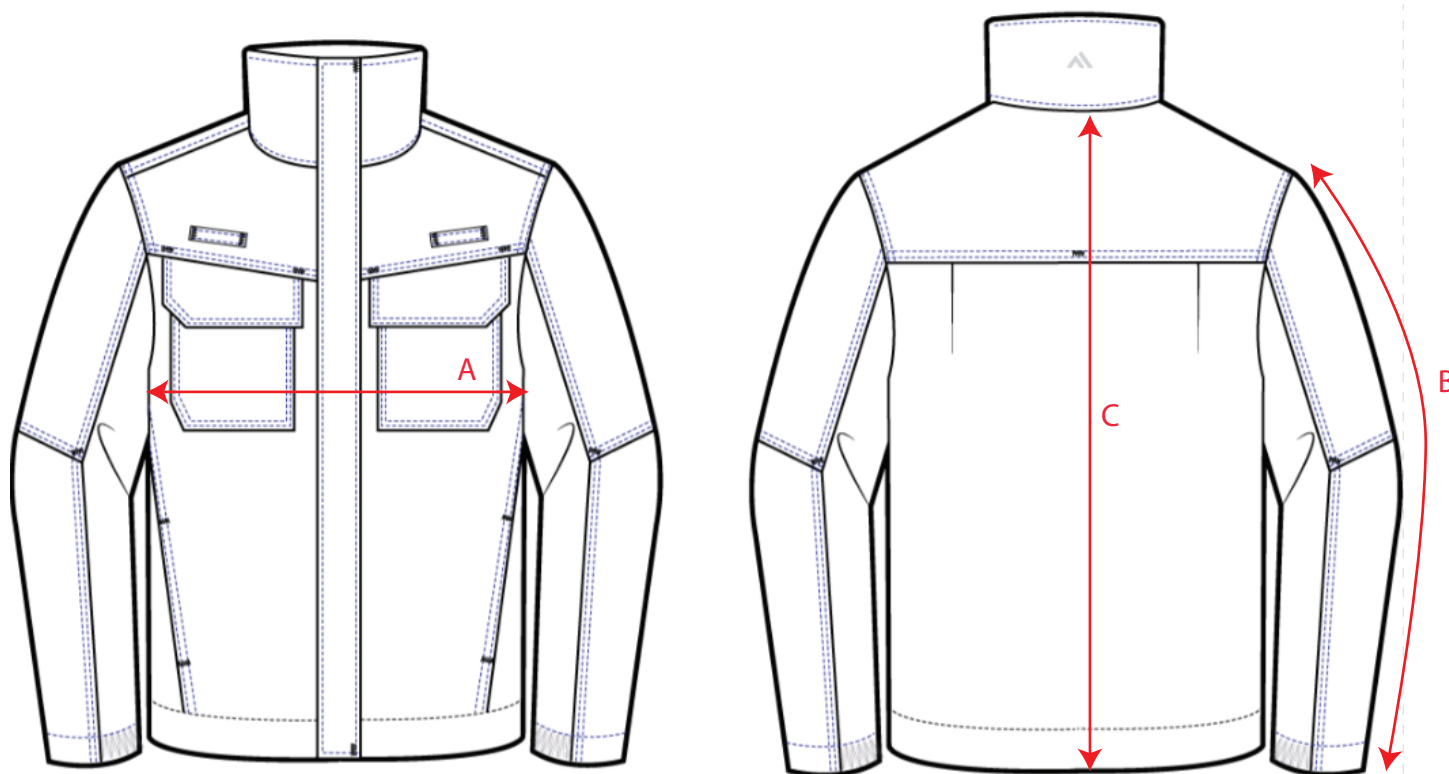

STYLE NO: **FR749**

DESCRIPTION: BIZFLAME WORK FR JACKET

Descriptions		S	M	L	XL	XXL	3XL	4XL	5XL
Chest Width	A	108.00	116.00	124.00	136.00	144.00	152.00	160.00	172.00
Sleeve Length	B	68.00	69.00	70.00	71.50	72.50	73.50	74.50	76.00
Back Length	C	76.00	77.00	78.00	80.00	82.00	84.00	86.00	88.00

UNIT OF MEASURE: CM