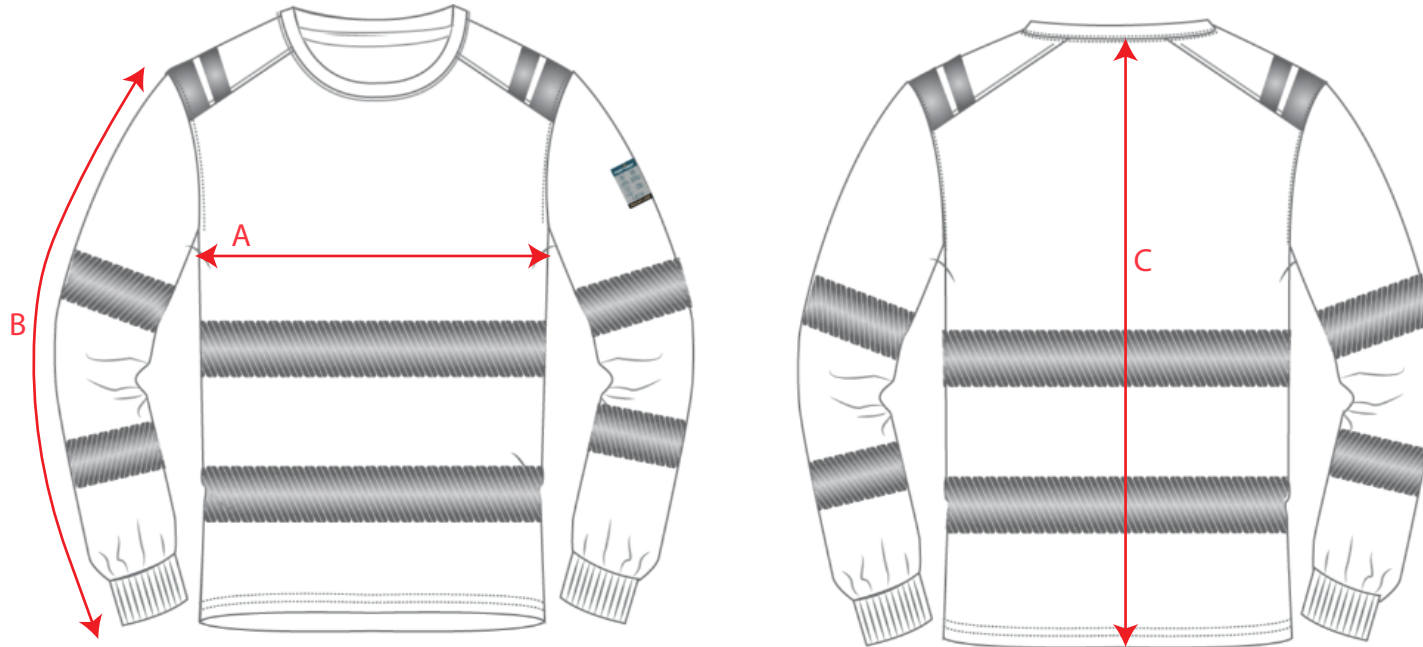

STYLE NO: **FR732**

DESCRIPTION: PW3 MODAFLAME KNIT FR LONG SLEEVE T-SHIRT

Descriptions		S	M	L	XL	XXL	3XL
Chest Width	A	50.00	54.00	58.00	64.00	68.00	72.00
Sleeve Length	B	67.00	68.00	69.00	70.50	71.50	72.50
Back Length	C	75.00	76.00	77.00	79.00	81.00	83.00