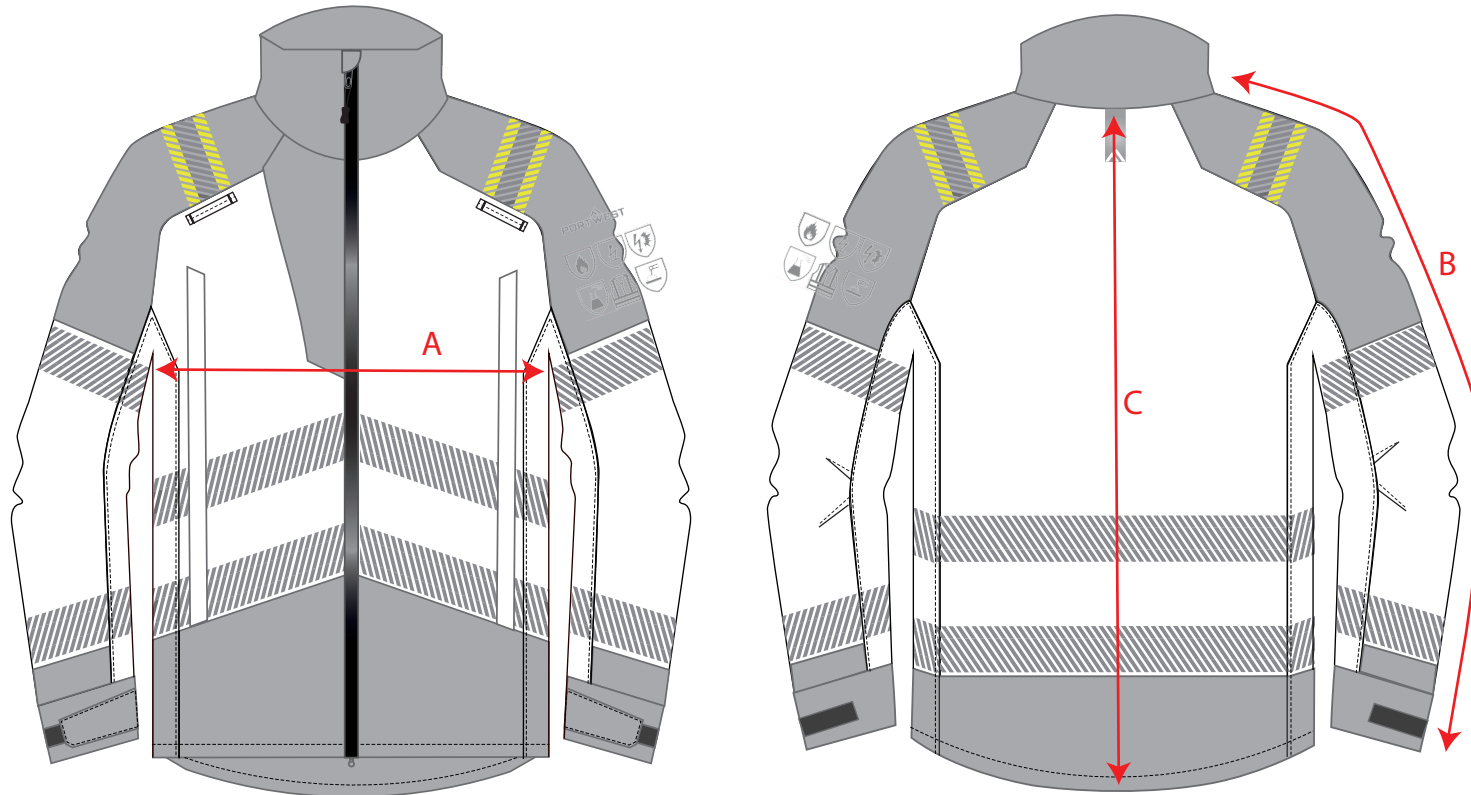

STYLE NO: FR718 DESCRIPTION: PW3 MODAFLAME SOFTSHELL HI-VIS MULTI-NORM FR JACKET

Descriptions [cm]		S	M	L	XL	XXL	3XL
Chest Width	A	100.00	108.00	116.00	128.00	136.00	144.00
Back Length	B	73.00	74.00	75.00	77.00	79.00	81.00
sleeve length	C	79	81	83	85.5	87.5	89.5