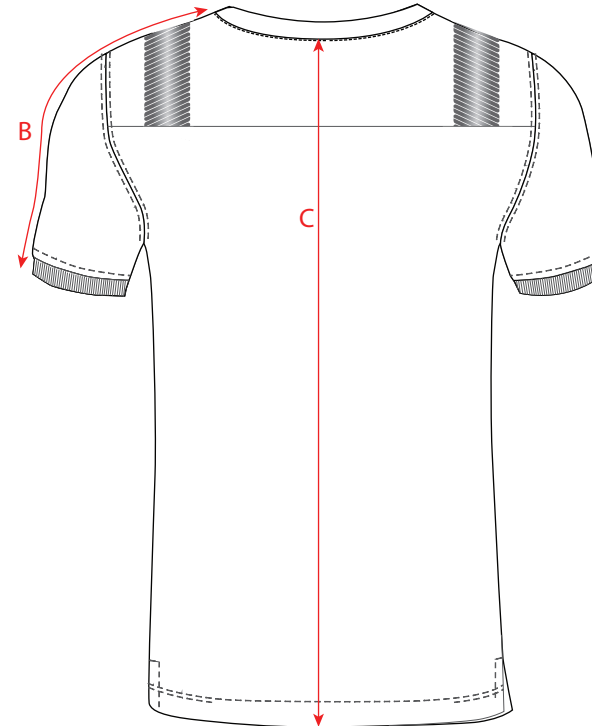

BASE STYLE: FR712

DESCRIPTION: WX3 Flame Resistant T-Shirt

FABRIC: 60% Modacrylic, 39% Cotton, 1% Carbon Fibre 200gm

COLOUR: Black

		XS	S	M	L	XL	2XL	3XL	4XL	5XL	6XL	TOL
	TO FIT CHEST	88	96	104	112	124	132	140				
	AREA											
A	CHEST WIDTH (FULL)	90	98	106	114	122	130	138	146	154	162	1.5 +/- cm
B	SLEEVE LENGTH Incl shoulder	39.5	42	43.5	45	46.5	48	49.5	51	52.5	54	1.5 +/- cm
C	BACK LENGTH at CB	72	73	74	75	76	77	78	79	80	81	1 +/- cm