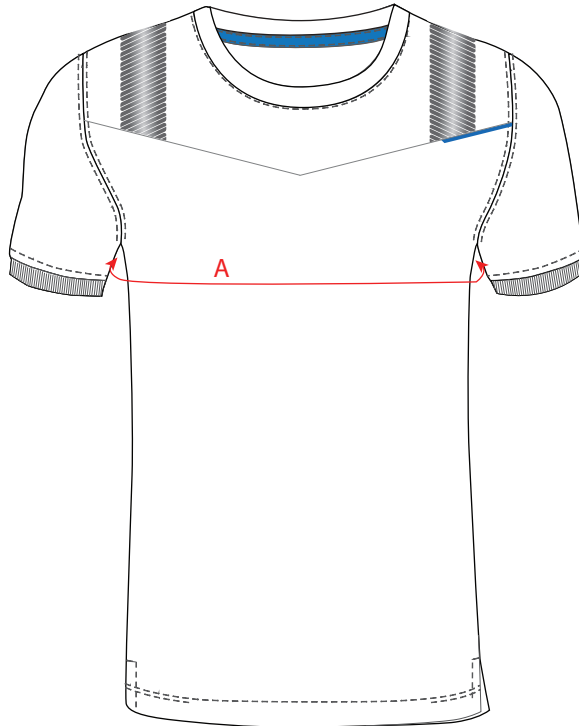

BASE STYLE: FR712

DESCRIPTION: WX3 Flame Resistant T-Shirt

FABRIC: 60% Modacrylic, 39% Cotton, 1% Carbon Fibre 200gm

COLOUR: Black

		XS	S	M	L	XL	2XL	3XL	4XL	5XL	6XL	TOL
	TO FIT CHEST	88	96	104	112	124	132	140				
	AREA											
A	CHEST WIDTH (FULL)	90	98	106	114	122	130	138	146	154	162	1.5 +/- cm
B	SLEEVE LENGTH Incl shoulder	39.5	42	43.5	45	46.5	48	49.5	51	52.5	54	1.5 +/- cm
C	BACK LENGTH at CB	72	73	74	75	76	77	78	79	80	81	1 +/- cm