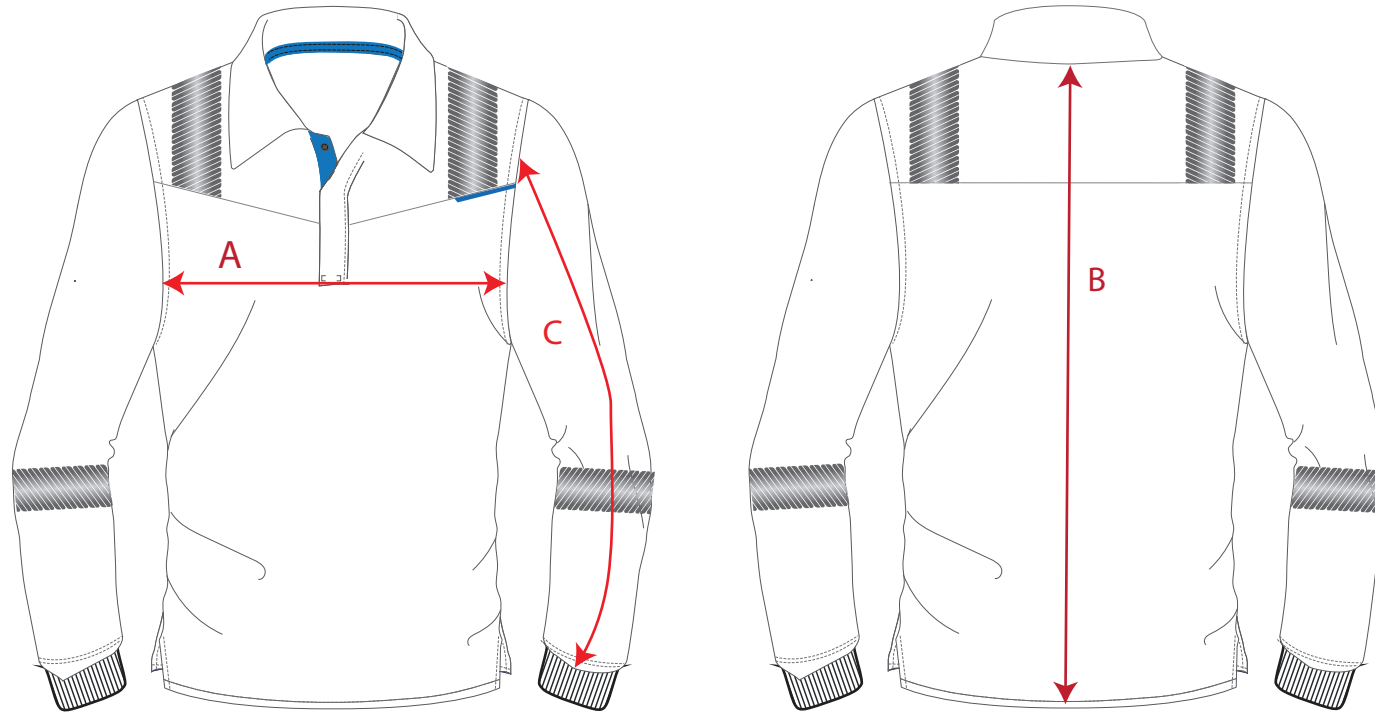

BASE STYLE: FR711

DESCRIPTION: WX3 Flame Resistant T-Shirt

FABRIC: 60% Modacrylic, 39% Cotton, 1% Carbon Fibre
210g

COLOUR: Black

	Measurements	XS	S	M	L	XL	XXL	3XL	4XL	5XL	Tolerance (+)
A	Chest	98	106	114	122	130	138	146	154	162	1
B	Across Back, <i>from 12cm below neck</i>	46	48	50	52	55	57	59	61	63	0.5
C	Outside Sleeve Length, incl cuff	61	62	63	64	65	66	67	68	69	0.5