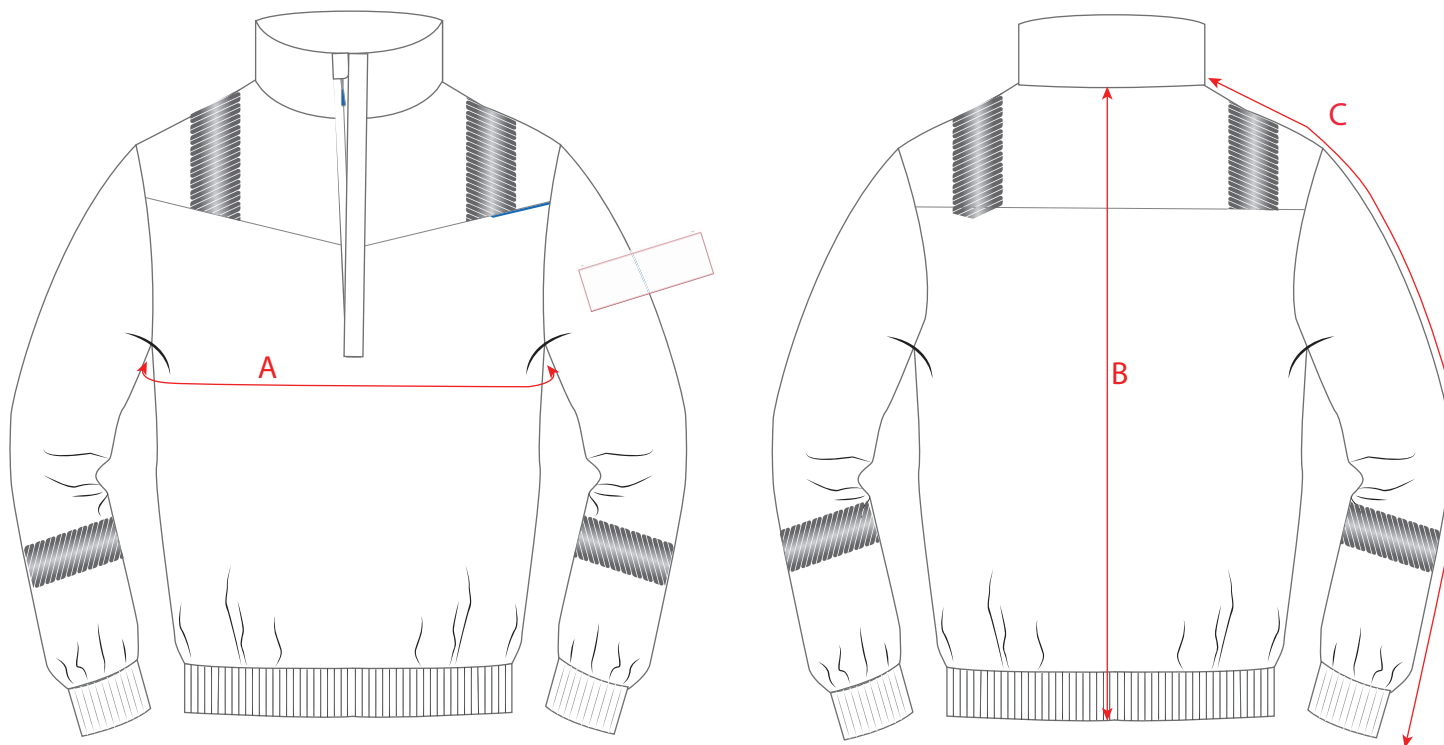

STYLE NO: FR710

DESCRIPTION: WX3 Flame Resistant Sweatshirt

Area		XS	S	M	L	XL	XXL	3XL	4XL	5XL	Tol (+)
A	Chest	99	108	117	126	135	144	153	162	171	1
B	Back length (including collar & waistband)	74	76	76	76	76	76	78	78	80	1
C	Sleeve Length (include Collar & cuff)	79	80	81	82	83	84	85	86	87	0.5