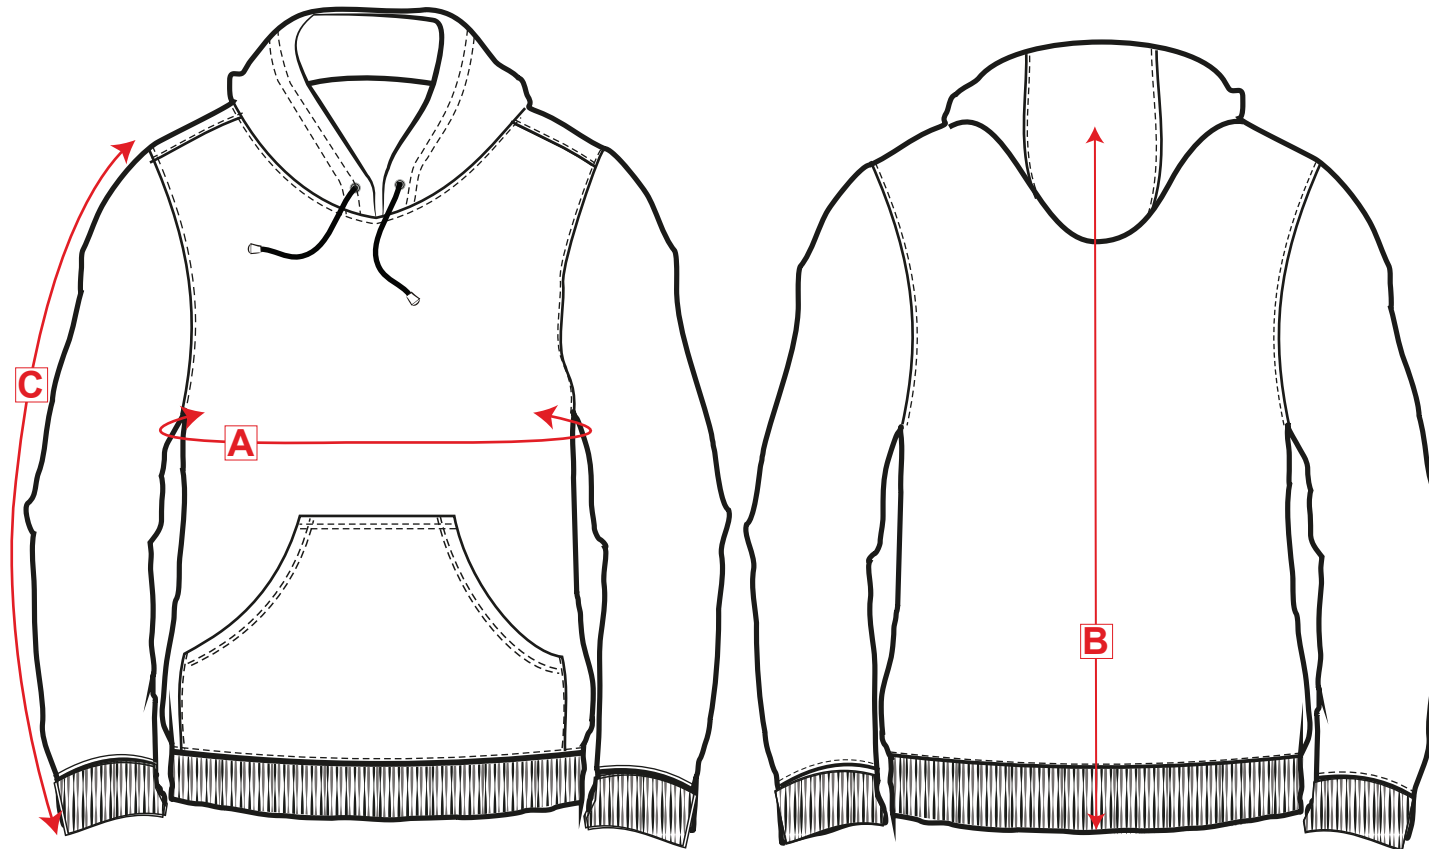

STYLE NO: FR708

DESCRIPTION: FR Heavyweight Hooded Sweatshirt

FABRIC: 100% FR Cotton, 12oz

COLOUR: Navy

### Measurements

(Fully relaxed fabric in cm)

AREA	Code	SMALL	MEDIUM	LARGE	XL	XXL	3XL	4XL	5XL	Tol Plus
Chest	A	104	112	120	128	136	144	152	160	1
Back Length - including waistband	B	73	74	74	74	74	75	75	76	1
Sleeve Length from shoulder seam	C	60	60.5	61	61.5	62	62.5	63	63.5	0.5