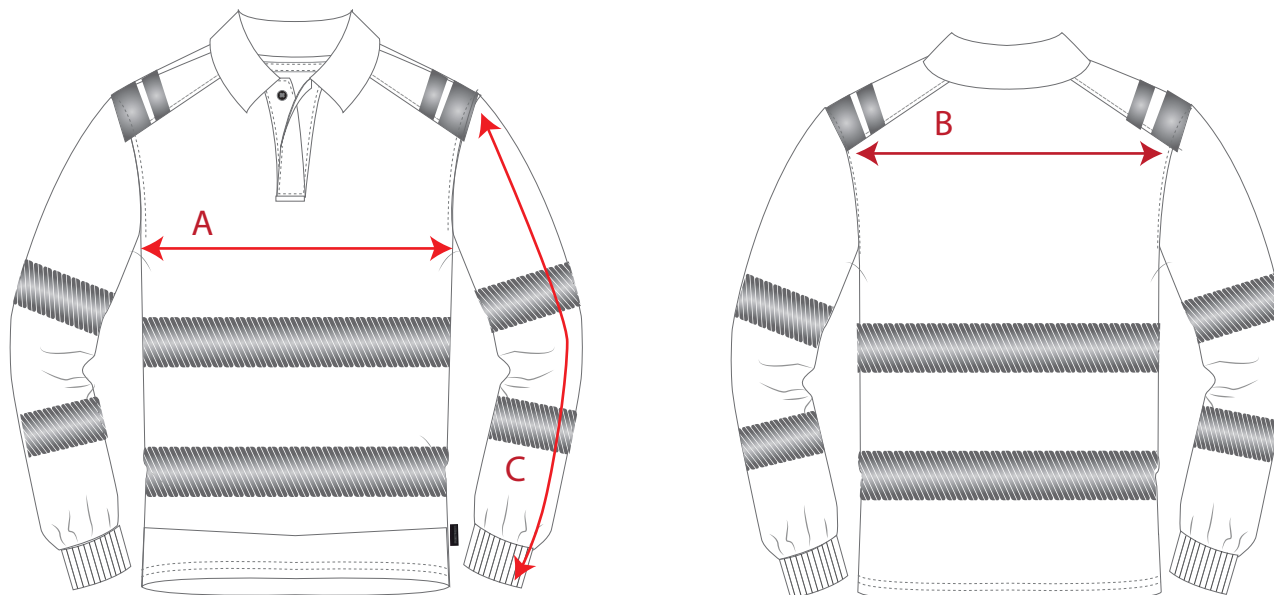

STYLE NO: FR702

DESCRIPTION: WX3 FR Hi-Vis Long Sleeve Polo

	Measurements	XS	S	M	L	XL	XXL	3XL	4XL	5XL	Tolerance (+)
A	Chest	98	106	114	122	130	138	146	154	162	1
B	Across Back, from 12cm below neck	46	48	50	52	55	57	59	61	63	0.5
C	Outside Sleeve Length, incl cuff	61	62	63	64	65	66	67	68	69	0.5